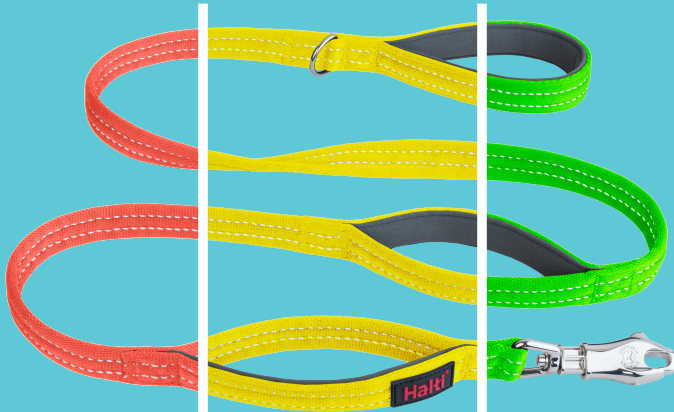

## The BRIG® Safety Leash

The Halti BRIG® Safety Leash is designed for **large, powerful** dogs, prioritizing safety, comfort, and control on every walk. The new BRIG® clip **withstands up to 750lbs of force** and is 1.5 x stronger than a standard trigger clip. Combined with 2 grab handles for close control, this is the ultimate leash for strong dogs. Available in 4 traffic light colors to match your dog's style and temperament.

## Designed for Control. Built for Comfort.

For added convenience, the Halti BRIG® Safety Leash includes a D-ring at the base of the handle, perfect for wearing the leash crossbody when your dog is off-leash or for attaching poop bags. Both handles are padded with soft neoprene for all-day walking comfort, while two strategically placed close-control handles allow for instant restraint when needed – ideal in busy areas or around distractions.

### Traffic Light Colors

Our color-coded leash system is a simple yet effective way to communicate your dog's temperament.

**Coral:**  
*Best Admired  
from Afar*

**Yellow:**  
*Needs a Bit  
of Space*

**Green:**  
*Outgoing &  
Sociable*

The BRIG<sup>®</sup> clip is also ideal for dogs living near sand or dirt. Its enclosed mechanism is designed to prevent debris from getting in, making it safer and more reliable than standard trigger clips, which can jam or accidentally release when clogged with grit.