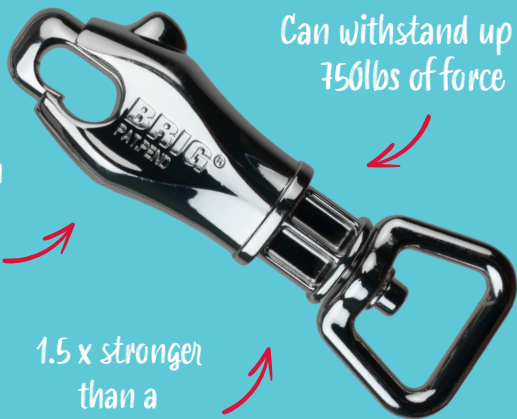

Introducing the BRIG® clip

The next generation in leash safety.