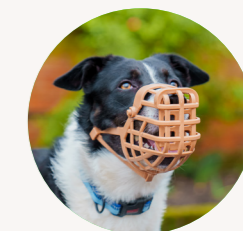

Baskerville®

EST. 1987

Designed dog-first
Our humane muzzles allow the dog to pant, drink and receive treats freely.

Designed for safety
Our unique design provides advanced bite protection and peace of mind for people around.

Designed for a custom fit
Our TPR basket is reshapable in hot water for an optimal fitting.

A muzzle for every need, all designed in TPR and reshapable in hot water

Baskerville INVISA™ Muzzle

Introducing INVISA, the next generation of basket muzzle, designed to empower owners to confidently walk their dogs in public, providing peace of mind for safety and comfort with a transparent design that reduces the stigma associated with traditional muzzles.

Sizes: 1-6

Baskerville ULTRA Muzzle

The globally best-selling Baskerville ULTRA muzzle fits most breeds. Its patented basket design ensures safety for dogs and owners, allowing comfort for panting, drinking, and treating. The removable head strap adds extra safety.

Sizes: 1-6

Baskerville CLASSIC Muzzle

The NEW Classic Muzzle, with improved TPR material for reshaping in hot water. Including a guard insert to prevent scavenging and wound licking. Designed for longer-nosed breeds like Greyhounds and Collies, it is padded for enhanced comfort.

Sizes 1-10

Baskerville WIDE FIT Muzzle

The Baskerville Wide Fit Muzzle is specifically designed for large dogs with broad or short noses to provide a secure fit. The new TPR material is strong yet lightweight and is padded to ensure comfort in all situations.

Sizes: 1-2