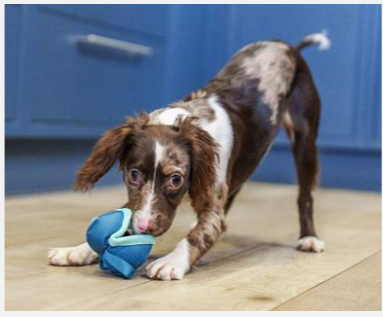

Dogs Around the World, Our Brands at Their Side

Training & Behavior

Baskerville
EST. 1987
Industry-leading muzzles used by vets and dog owners for 35+ years.

Coachi
Designed by experts to make training easy, fun and effective for all.