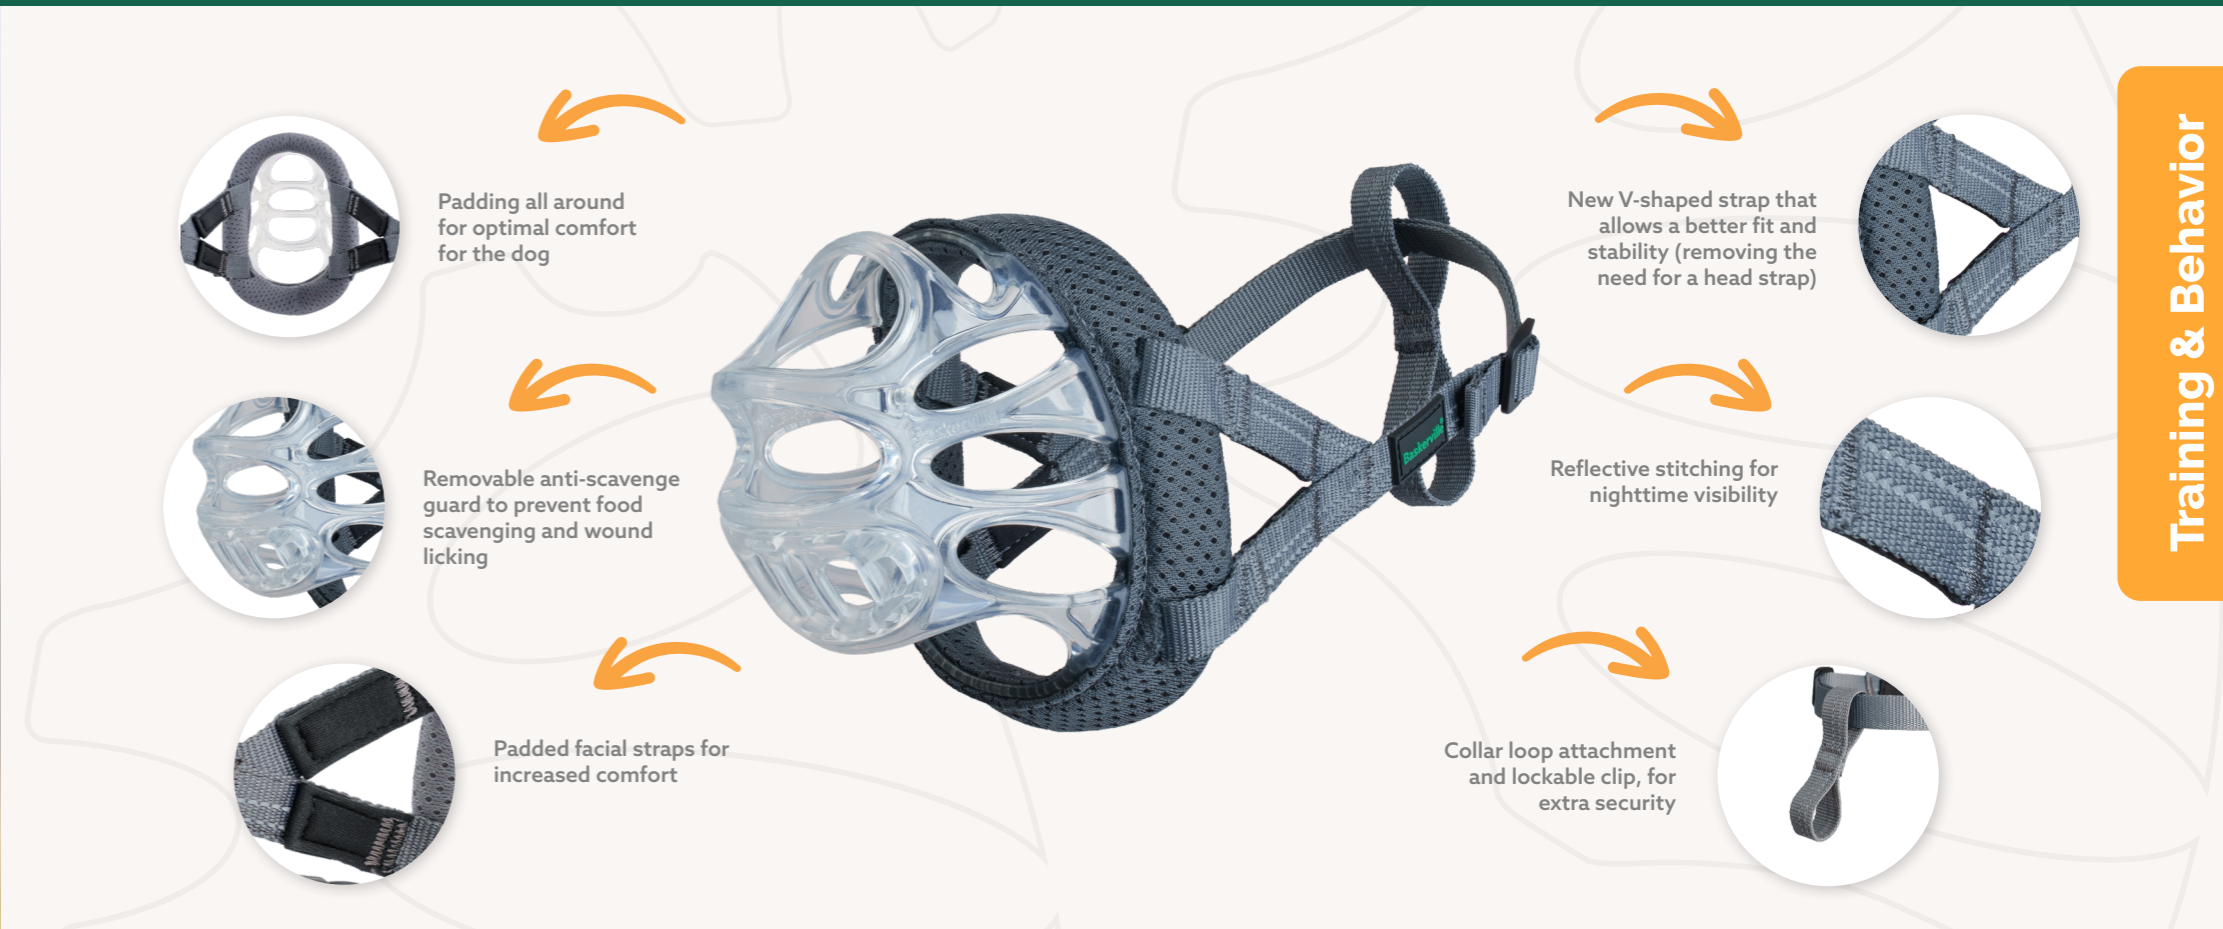

Sizes: 1-2

INVISA™

The next generation of basket muzzle

25% LIGHTER
AND
45% STRONGER
than traditional muzzles

INVISA™

Designed and patented, using computer optimized topology, Baskerville INVISA is clearly the next generation of muzzle.