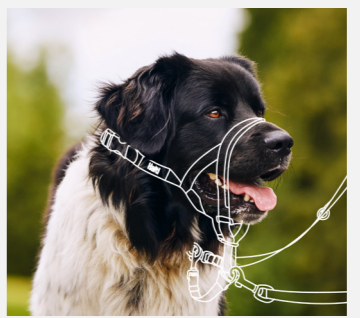

Pet Corrector
The original sound-based training solution.

Training & Lifestyle

Halti
No-pull training and everyday walking solutions since 1979.

Grooming & Health