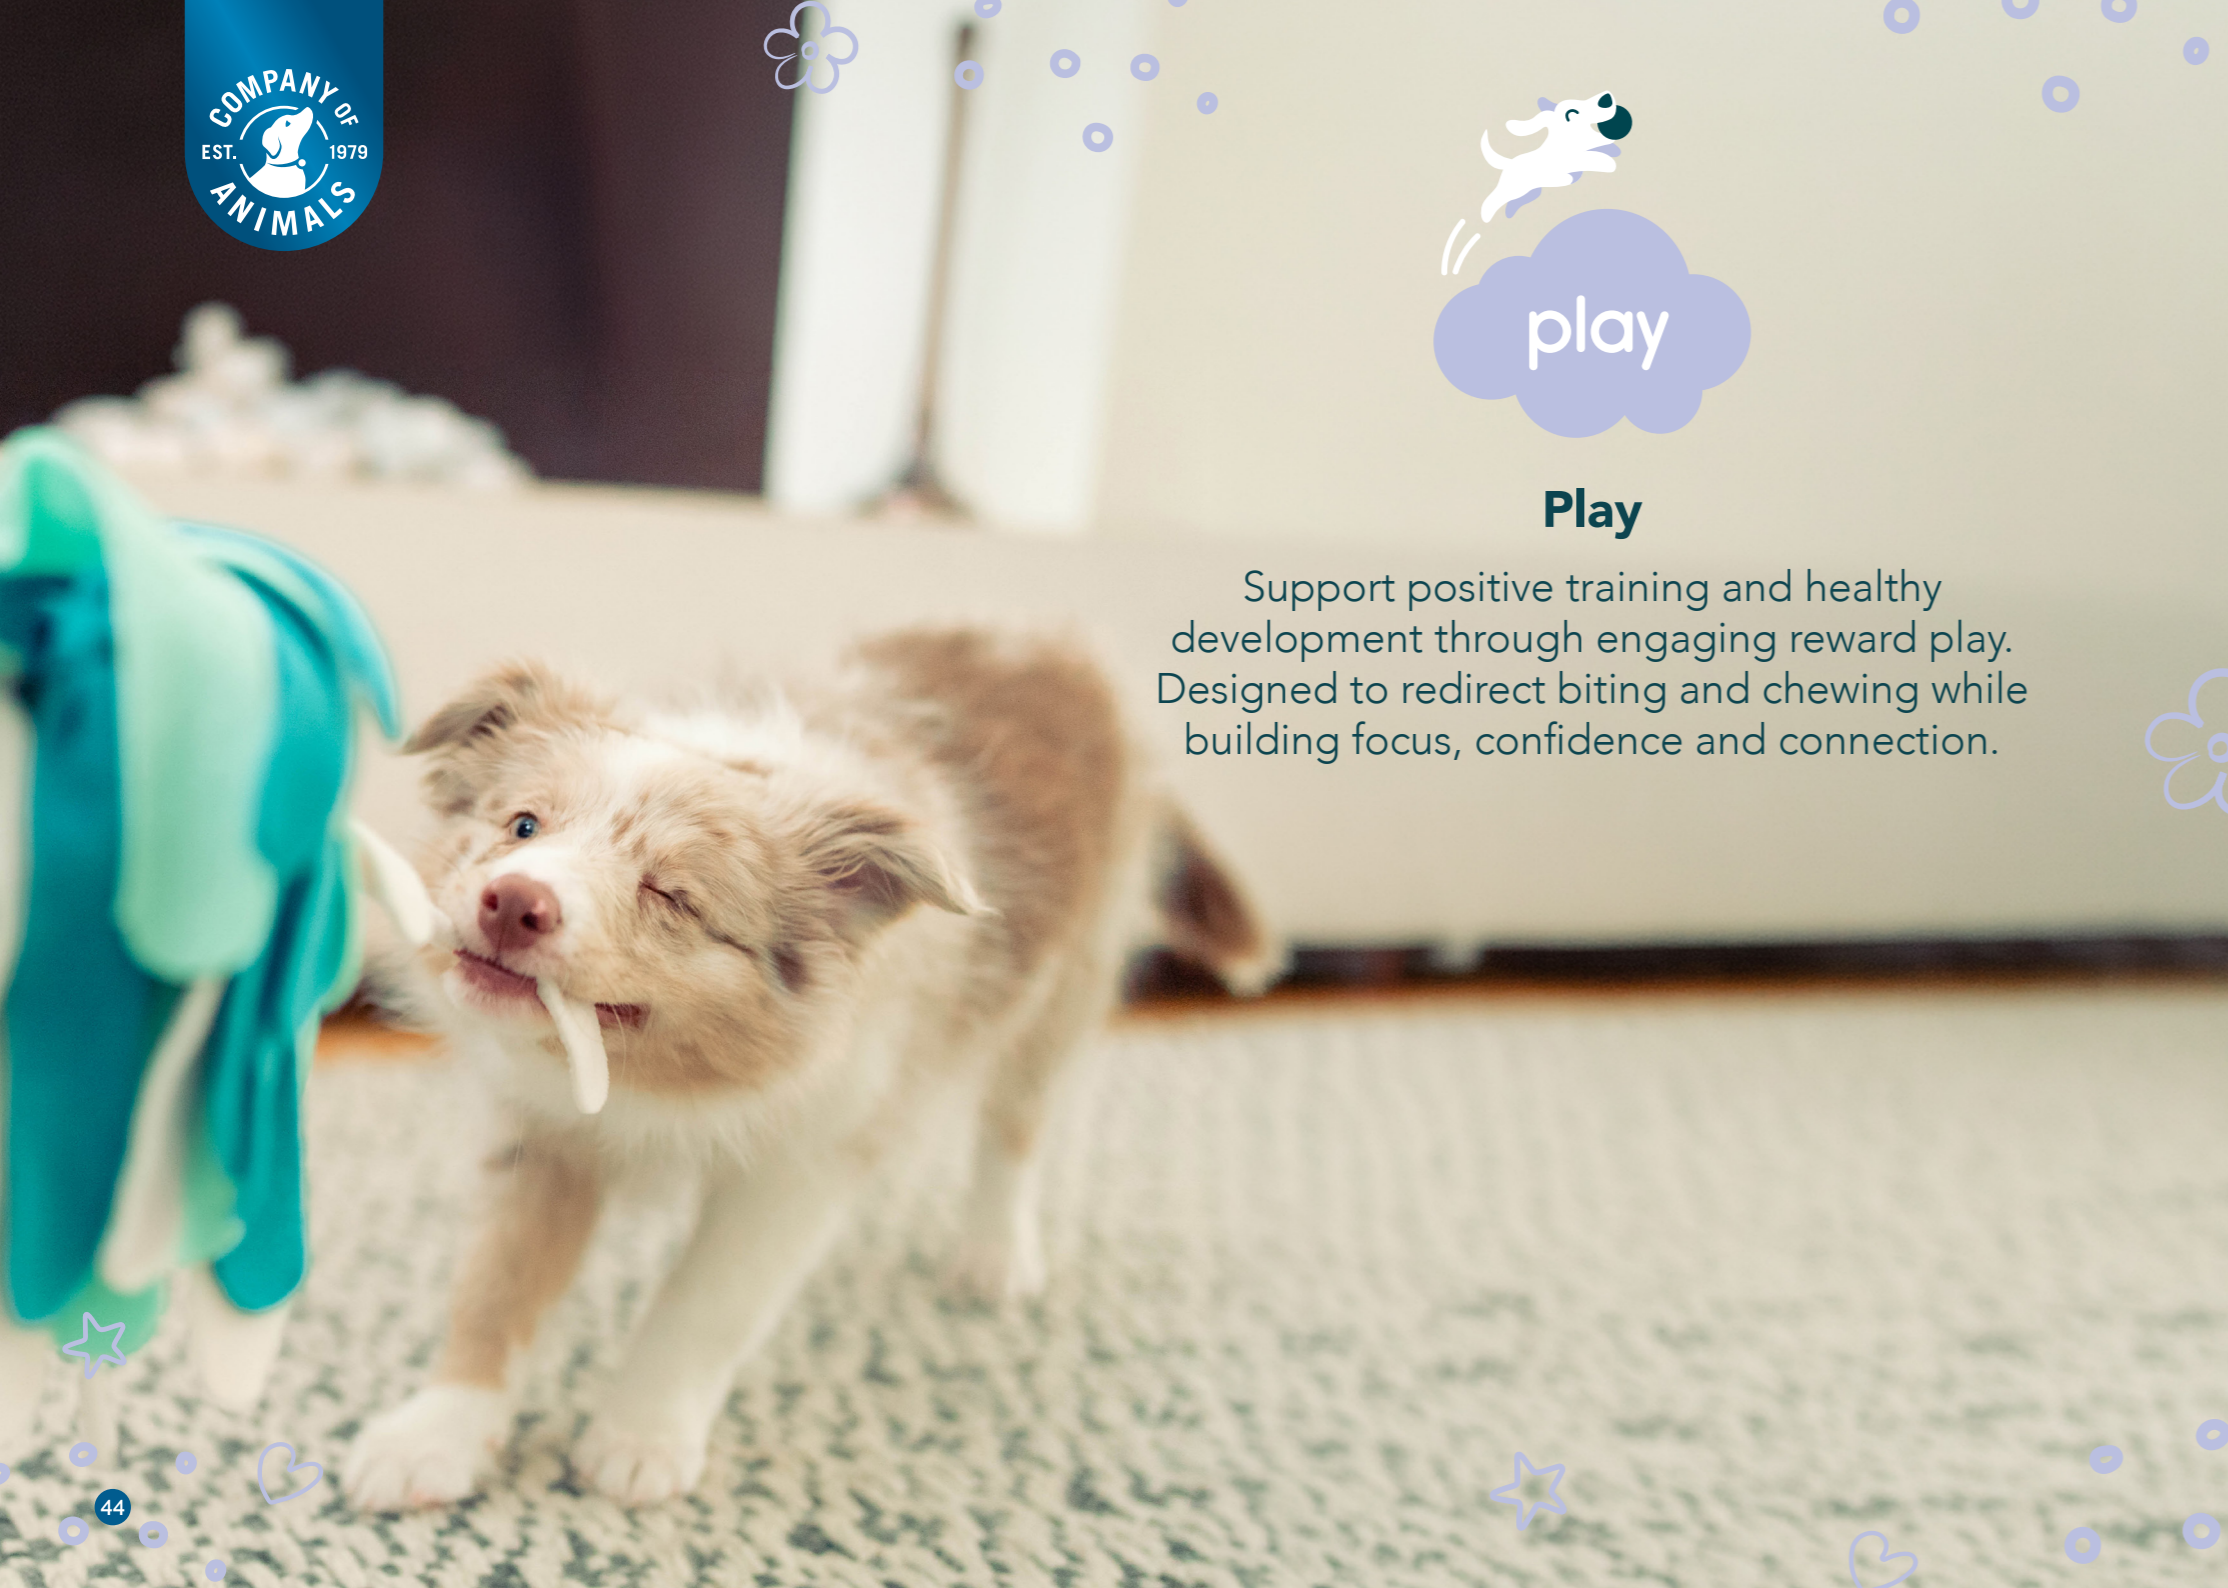

Designed for quick and easy treat access during training. Features an invertible liner for effortless cleaning and a secure belt clip for hands-free use. There is also a reflective drawstring for easy closure.

Coachi Puppy & Mini Whizzclick

A clicker and whistle in one! Great for recall training and positive reinforcement, providing a clear way to communicate.

Puppy & Mini Coachi

Training

Play

Support positive training and healthy development through engaging reward play. Designed to redirect biting and chewing while building focus, confidence and connection.