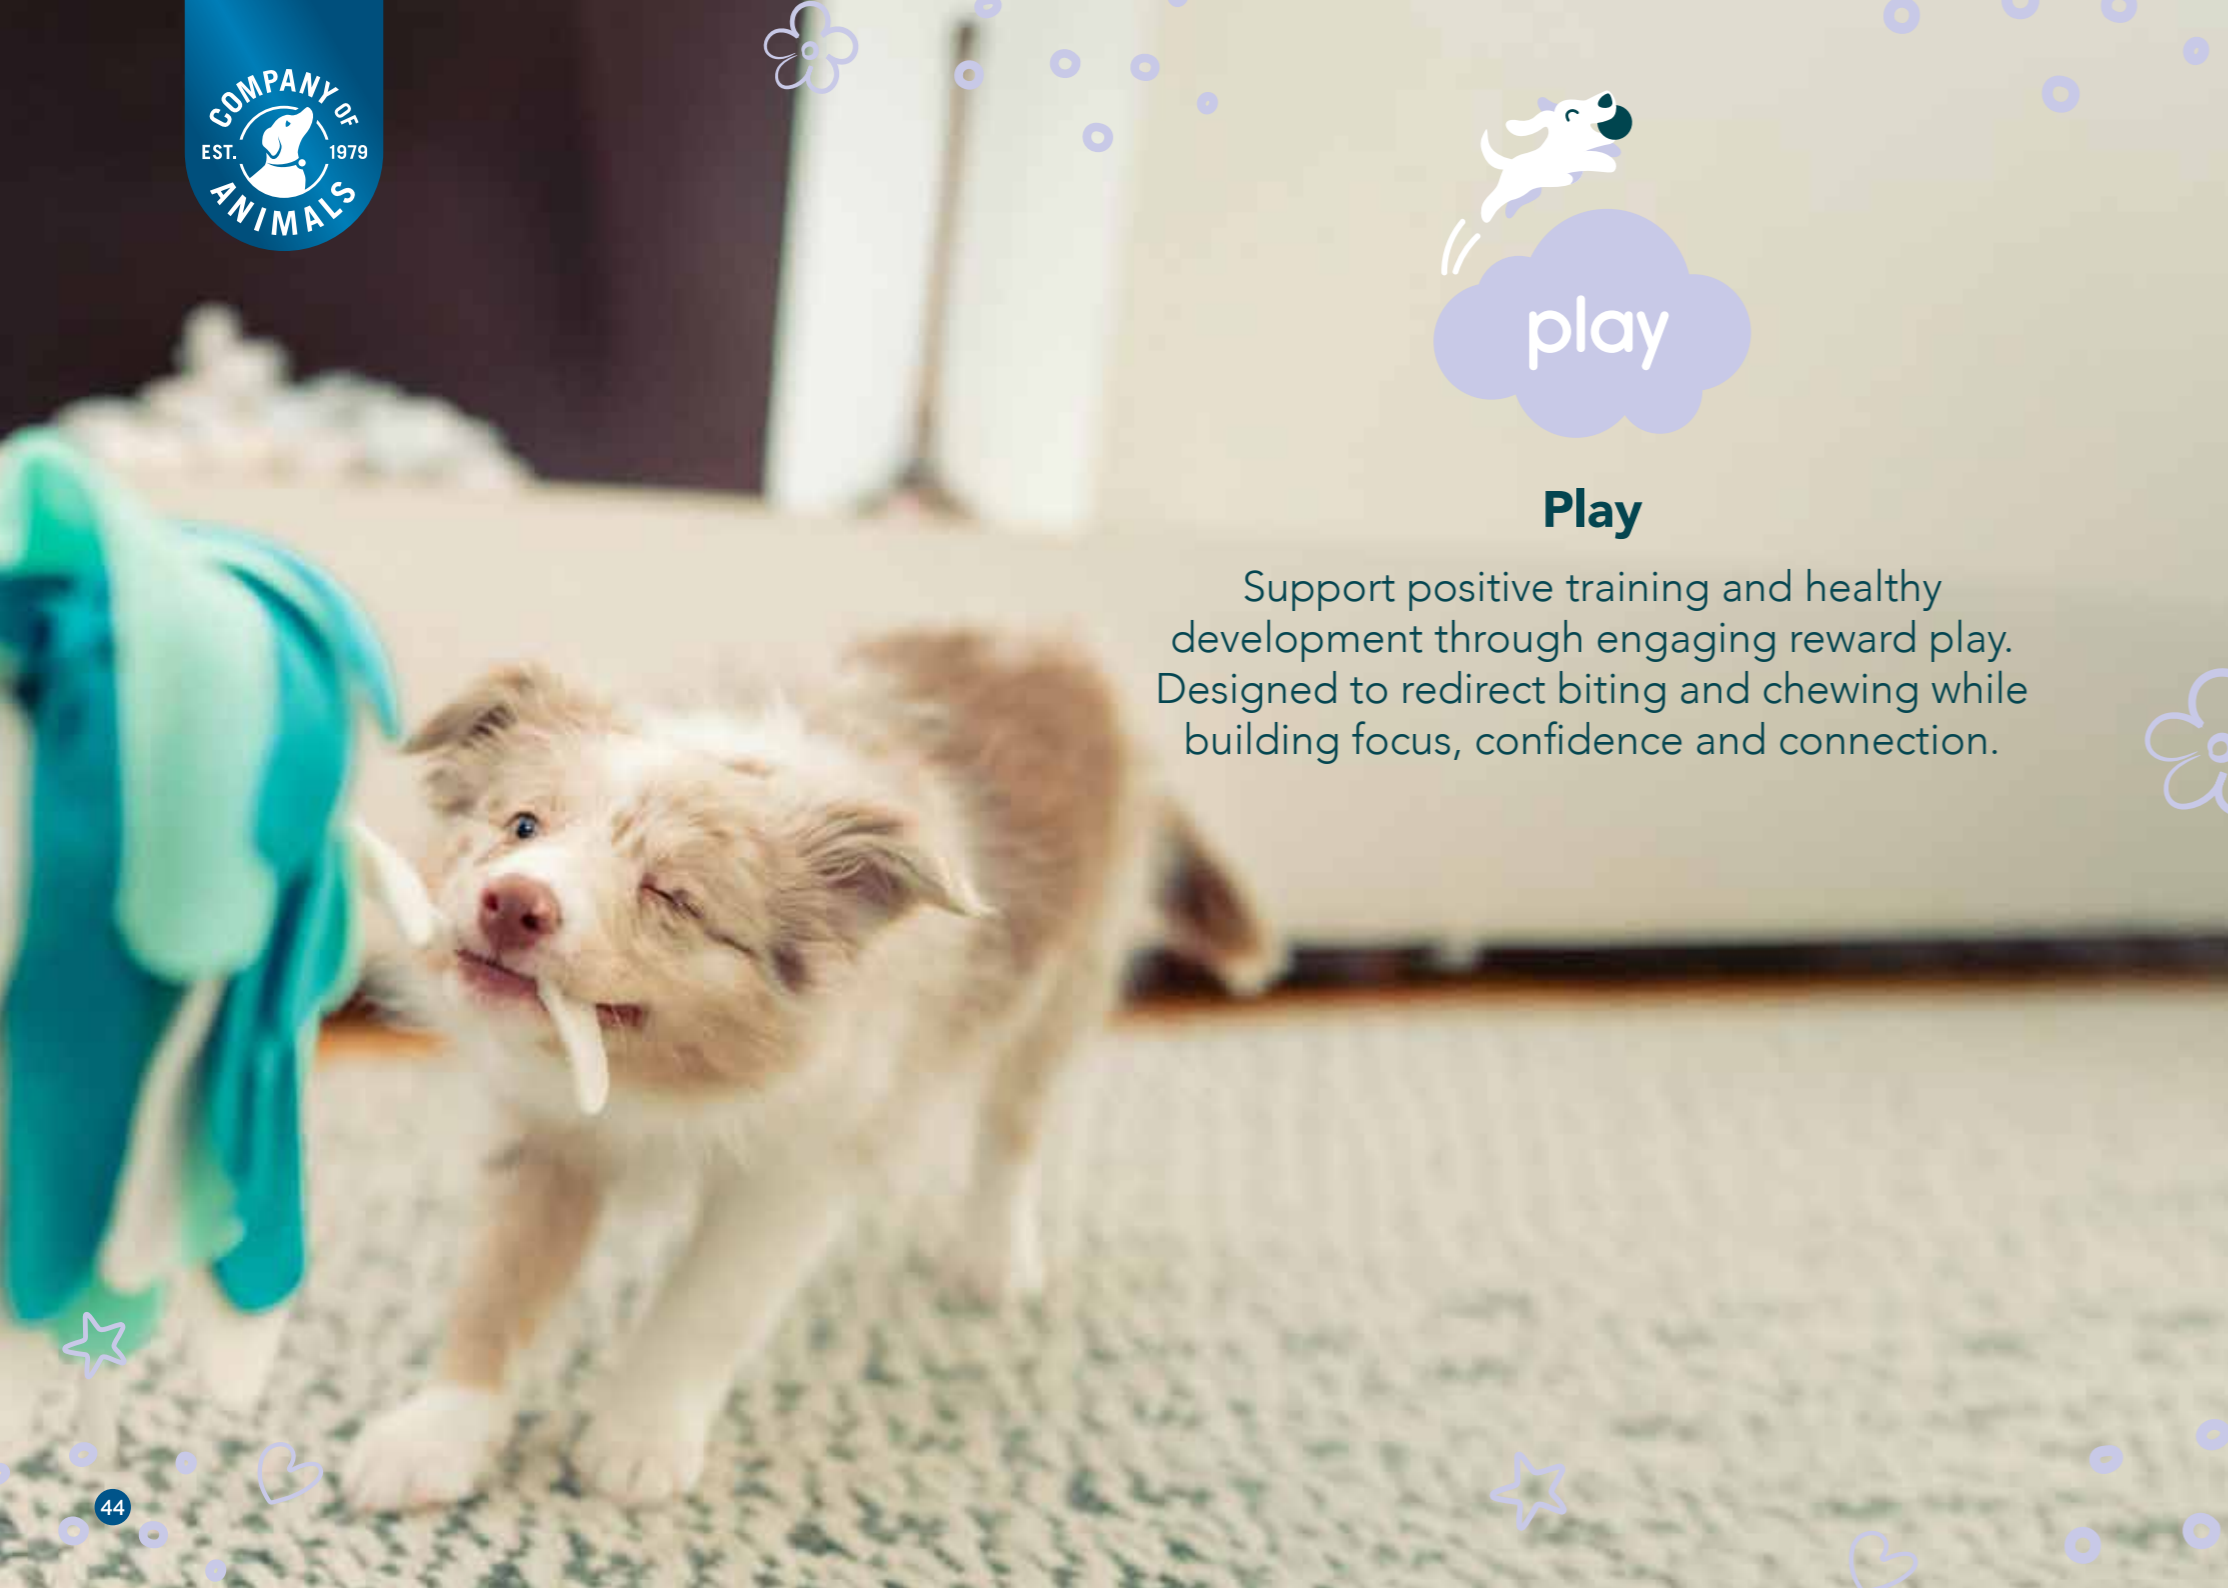

play

Play

Support positive training and healthy development through engaging reward play. Designed to redirect biting and chewing while building focus, confidence and connection.

play

Coachi Tuggi Spider

A fun tug toy that rewards recall and reduces play biting. Perfect for high-energy dogs, it encourages positive, engaging play—great for dogs who aren't food motivated.

Coachi Tuggi Tug

Made with extra-strong webbing, this soft, stretchy tug toy offers comfortable, durable play. Perfect for tough games, it helps reduce unwanted chewing while keeping training fun and rewarding.

Coachi Tuggi Ball

A durable foam ball with a bungee handle, ideal for fetch, tug, and training. Lightweight and gentle, it makes playtime fun and interactive.

NEW

Coachi Puppy & Mini Boomi Balls

A durable, lightweight ball for puppies and small dogs that encourages natural play and chasing. Supports confidence, positive training, and enrichment.

Available in 2 sizes — see page 53 for details

Coachi Puppy & Mini Chase & Treat

A fun, interactive toy you can fill with treats or attach to a line to encourage recall and engagement. Great for puppies and dogs who need extra motivation.

Coachi Tuggi Helix

An innovative woven tug toy with a strong bungee and soft neoprene handle. Built for tough tuggers, it promotes energetic play and helps reduce mouthing and chewing.