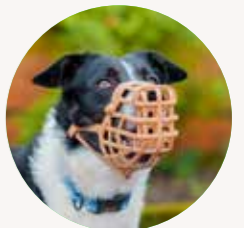

Baskerville®

EST. 1987

Designed dog-first

Our humane muzzles allow the dog to pant, drink and receive treats freely.

Designed for safety

Our unique design provides advanced bite protection and peace of mind for people around.

Designed for a custom fit

Our TPR basket is reshapable in hot water for an optimal fitting.

A muzzle for every need, all designed in TPR and reshapable in hot water

Baskerville INVISA™ Muzzle

Introducing INVISA, the next generation of basket muzzle, designed to empower owners to confidently walk their dogs in public, providing peace of mind for safety and comfort with a transparent design that reduces the stigma associated with traditional muzzles.

Sizes: 1-6

Baskerville ULTRA Muzzle

The globally best-selling Baskerville ULTRA muzzle fits most breeds. Its patented basket design ensures safety for dogs and owners, allowing comfort for panting, drinking, and treating. The removable head strap adds extra safety.

Sizes: 1-6

Baskerville CLASSIC Muzzle

The NEW Classic Muzzle, with improved TPR material for reshaping in hot water. Including a guard insert to prevent scavenging and wound licking. Designed for longer-nosed breeds like Greyhounds and Collies, it is padded for enhanced comfort.

Sizes 1-10

Baskerville WIDE FIT Muzzle

The Baskerville Wide Fit Muzzle is specifically designed for large dogs with broad or short noses to provide a secure fit. The new TPR material is strong yet lightweight and is padded to ensure comfort in all situations.

Sizes: 1-2