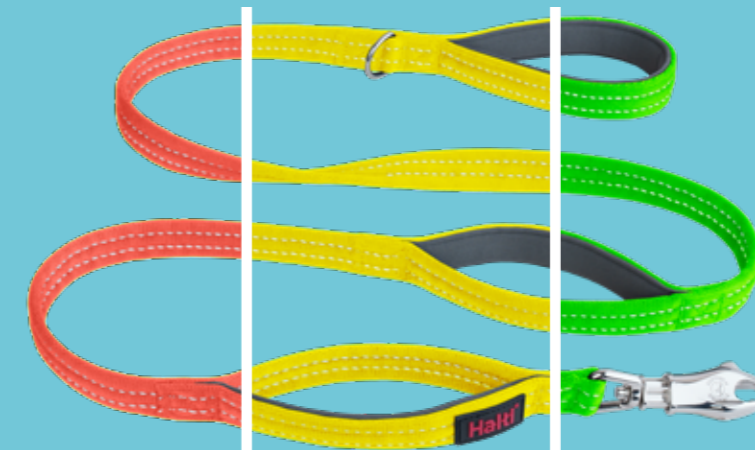

Colored Leads, Clear Communication

Coral:
Best Admired from Afar

Yellow:
Needs a Bit of Space

Green:
Outgoing & Sociable

Available in Black