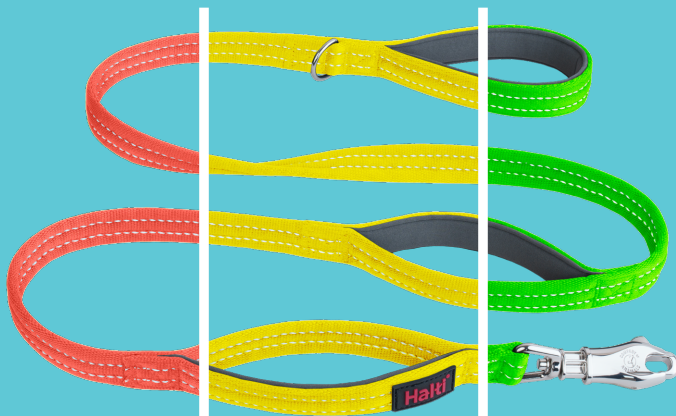

Designed for Control. Built for Comfort.

For added convenience, the Halti BRIG® Safety Lead includes a D-ring at the base of the handle, perfect for wearing the lead cross-body when your dog is off-lead or for attaching poop bags. Both handles are padded with soft neoprene for all-day walking comfort, while two strategically placed close control handles allow for instant restraint when needed – ideal in busy areas or around distractions.

Traffic Light Colors

Our color-coded lead system is a simple yet effective way to communicate your dog's temperament.

Coral:
Best Admired
from Afar

Yellow:
Needs a Bit
of Space

Green:
Outgoing &
Sociable

Also available in black