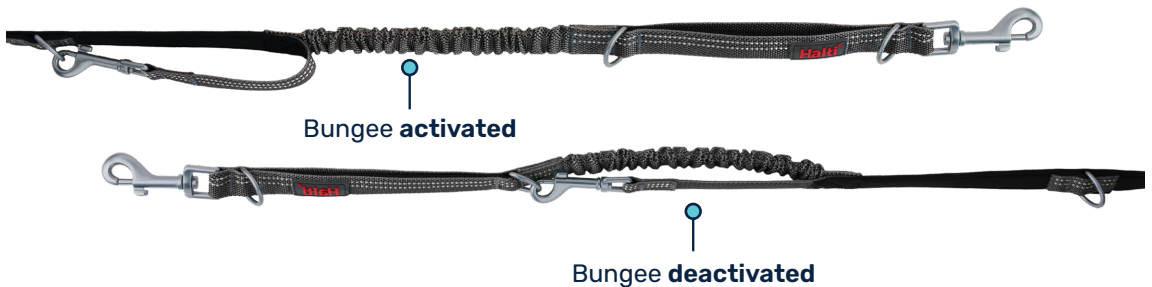

Choosing the right harness design is crucial as it's a daily essential that directly affects their long-term health and well-being.

HALTI ANATOMY HARNESS

- Does not restrict shoulder movement.
- Offers 5 points for adjustment for a customisable fit.
- Scalloped back and chest pads to evenly distribute pressure.
- Flex triangle in the back pad to contour to the body whilst moving.
- Articulated neck straps to adjust with your dog's neck movements.

RESTRICTIVE STYLE HARNESS

- Restricts shoulder movement, limiting range of motion.
- Typically provides only 2 points of adjustment.
- Narrow chest bar, concentrating pressure to a small area.
- Constructed from firm material, lacking flexibility.
- Fixed chest strap that does not adapt to the dog's movement.

THE Anatomy MULTI LEAD

The Halti Anatomy Multi Lead is your ultimate adventure companion. Designed for versatility, it adapts seamlessly to any outing, whether it's a leisurely stroll or a rugged hike. With its double-ended design, this lead offers maximum flexibility, and it can be used with or without the bungee element to suit your walking style.

Clever Bungee Design

Tailored for a perfect fit, with adjustment points on the neck, chest and sternum, to ensure optimal comfort. The extended distance from the elbow to the chest strap ensures full range of motion, making it one of the best dog harness for walking.