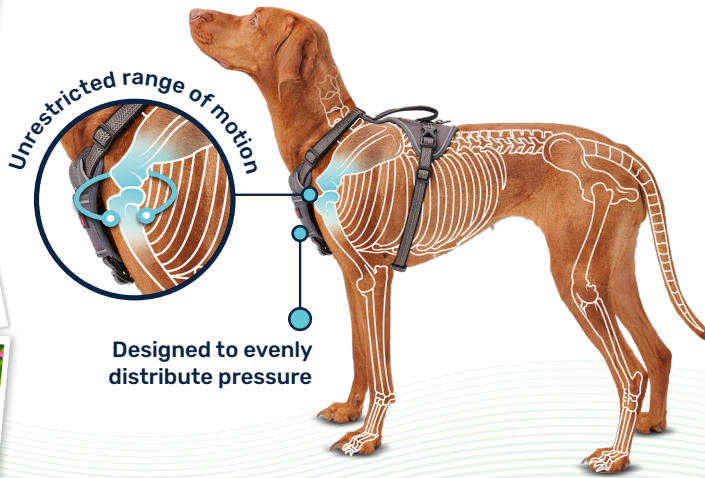

Halti®

DISCOVER THE HALTI *Anatomy* COLLECTION

The award winning range from Company of Animals

HARNESS INNOVATION
OF THE YEAR

 @companyofanimals

HALTI *Anatomy* COLLECTION

The Anatomy range, backed by scientific studies, offers walking products that are designed around the dog's anatomy and ensure maximum freedom of movement.

WHY *Freedom* OF MOVEMENT MATTERS

When it came to develop a walking harness, we read all the literature and used our in house physio to understand some of the common issues in harness design. We strived to create a harness which fully supports the dogs anatomy, and offers free range of motion.

Prevents Discomfort

Eliminates pressure over the shoulder joint and surrounding soft tissues, ensuring full range of motion and comfort when exercising

Supports Joint Health

Allows your dog's body to move naturally, supporting joint health and reducing the risk of strain or injury.

Sizes: XS, S, M, L, XL

Five-point adjustment

Tailored for a perfect fit, with adjustment points on the neck, chest and sternum, to ensure optimal comfort. The extended distance from the elbow to the chest strap ensures full range of motion, making it one of the best dog harness for walking.