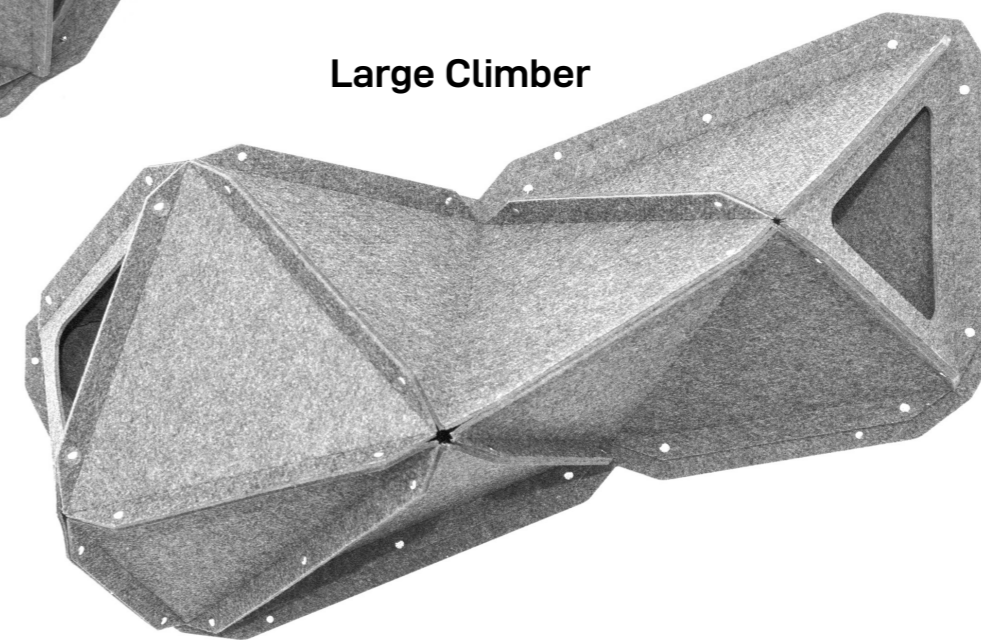

Easy to clean

Can withstand up to 8kg

Easy to build

Recyclable

Medium Climber

Large Climber

Small Climber

By combining different sizes and mounting them to the wall, you can create new territory for your cat.

Available in three sizes:

- Small – 56cm x 33cm x 35cm
- Medium – 85cm x 50cm x 35cm
- Large – 107cm x 45cm x 40cm

Thank you

salesus@wearecoa.com