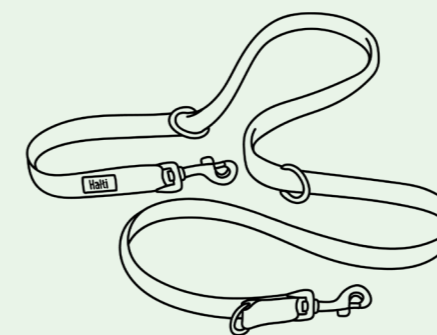

Halti Front Control Harness

A great option, with no leg lifting required

Colors: Black/Red
Sizes: S, M, L

Halti Training Lead
Versatile in design and provides optimal control for no pull training with Halti Headcollars and Harnesses.

Halti Train