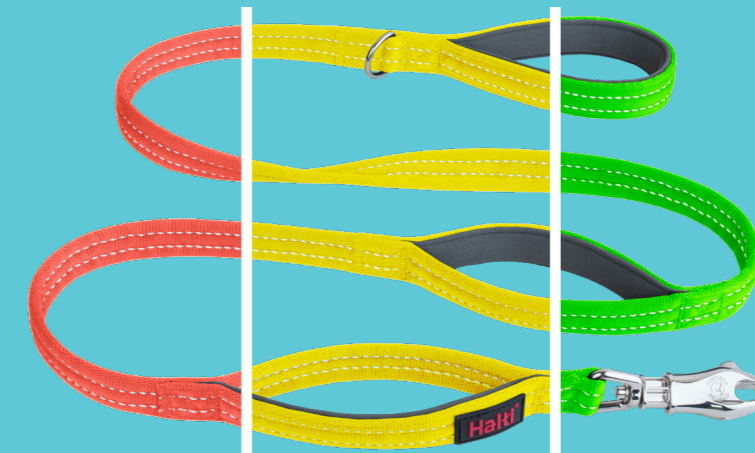

Coloured Leads, Clear Communication

Coral:
Best Admired from Afar

Yellow:
Needs a Bit of Space

Green:
Outgoing & Sociable

Available in Black