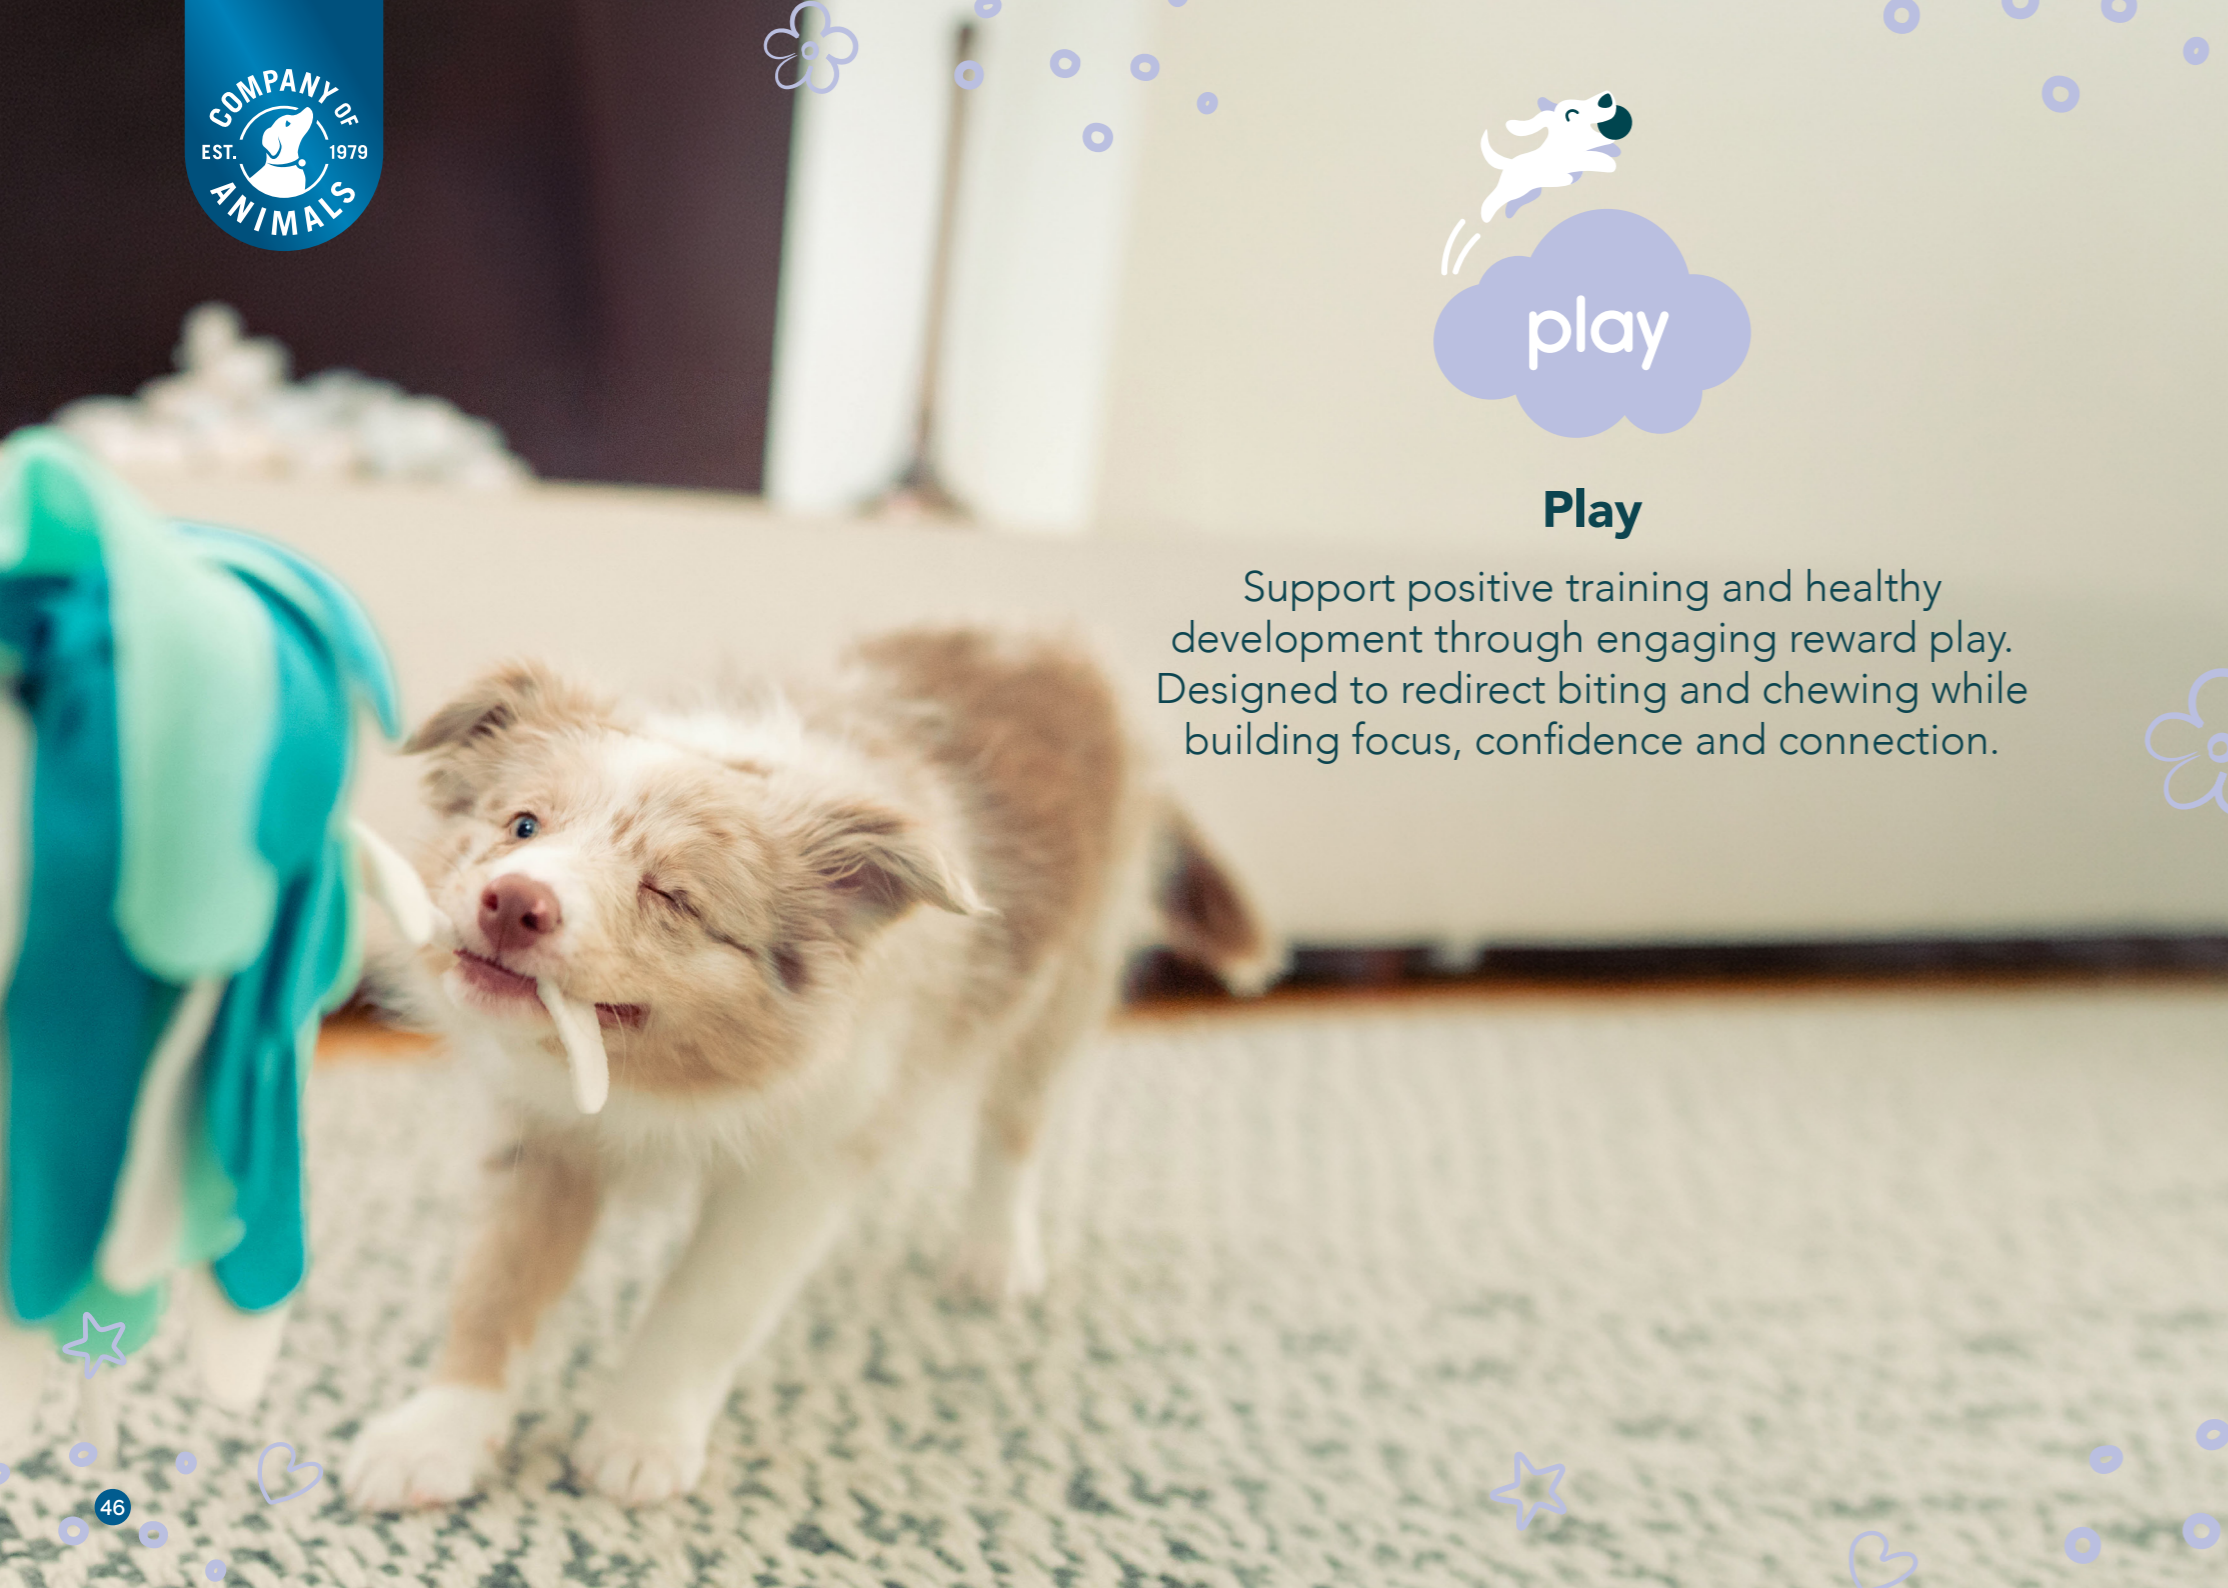

Play

Support positive training and healthy development through engaging reward play. Designed to redirect biting and chewing while building focus, confidence and connection.

Coachi Tuggi Spider

A fun tug toy that rewards recall and reduces play biting. Perfect for high-energy dogs, it encourages positive, engaging play—great for dogs who aren't food motivated.

Coachi Tuggi Tug

Made with extra-strong webbing, this soft, stretchy tug toy offers comfortable, durable play. Perfect for tough games, it helps reduce unwanted chewing while keeping training fun and rewarding.

Coachi Tuggi Ball

A durable foam ball with a bungee handle, ideal for fetch, tug, and training. Lightweight and gentle, it makes playtime fun and interactive.

Coachi Puppy & Mini Boomi Balls

A durable, lightweight ball for puppies and small dogs that encourages natural play and chasing. Supports confidence, positive training, and enrichment.

Available in 2 sizes — see page 55 for details

Coachi Puppy & Mini Chase & Treat

A fun, interactive toy you can fill with treats or attach to a line to encourage recall and engagement. Great for puppies and dogs who need extra motivation.

Coachi Tuggi Helix

An innovative woven tug toy with a strong bungee and soft neoprene handle. Built for tough tuggers, it promotes energetic play and helps reduce mouthing and chewing.