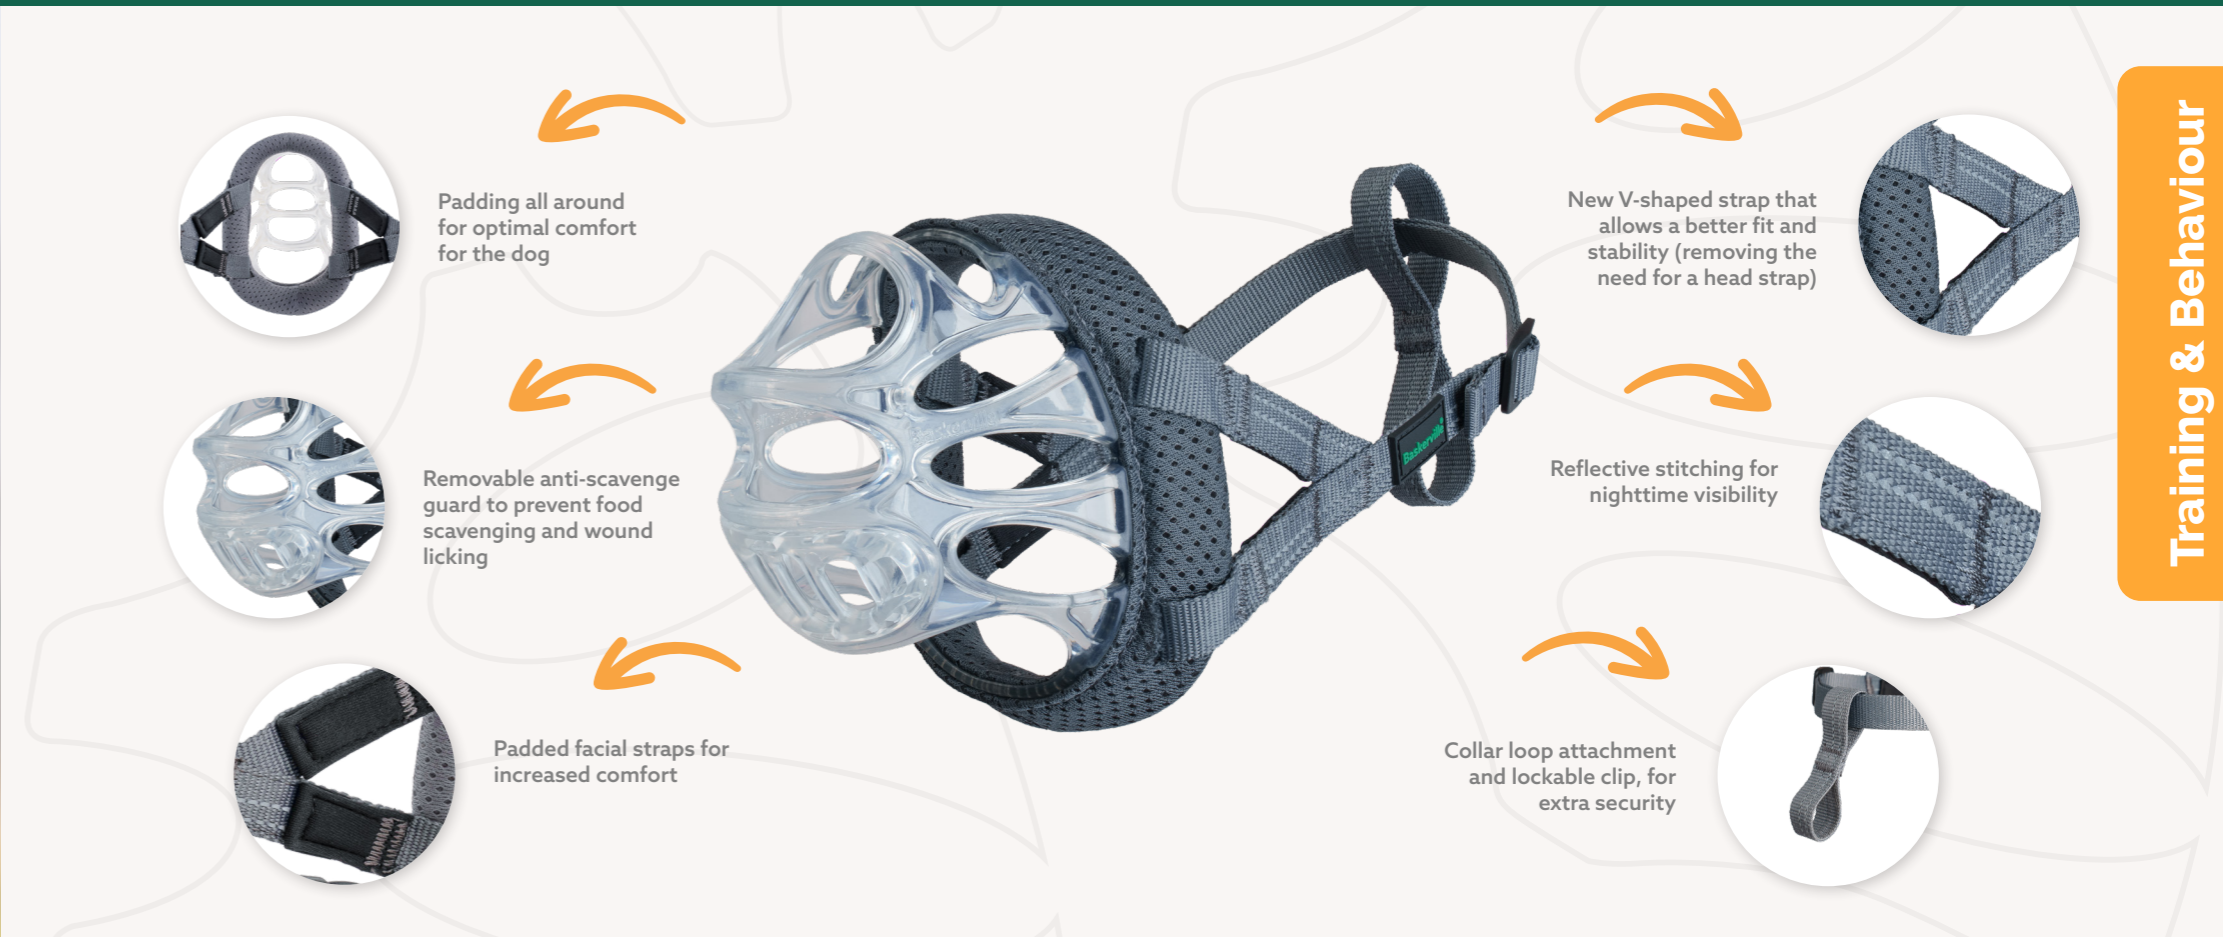

Sizes: 1-2

INVISA™

The next generation of basket muzzle

25% LIGHTER
AND
45% STRONGER
than traditional muzzles

INVISA™

Designed and patented, using computer optimised topology, Baskerville INVISA is clearly the next generation of muzzle.