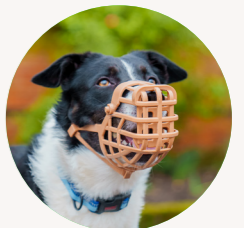

Baskerville®

EST. 1987

Designed dog-first

Our humane muzzles allow the dog to pant, drink and receive treats freely.

Designed for safety

Our unique design provides advanced bite protection and peace of mind for people around.

Designed for a custom fit

Our TPR basket is reshapable in hot water for an optimal fitting.

A muzzle for every need, all designed in TPR and reshapable in hot water

Baskerville INVISA™ Muzzle

Introducing INVISA, the next generation of basket muzzle, designed to empower owners to confidently walk their dogs in public, providing peace of mind for safety and comfort with a transparent design that reduces the stigma associated with traditional muzzles.

Sizes: 1-6

Baskerville ULTRA Muzzle

The globally best-selling Baskerville ULTRA muzzle fits most breeds. Its patented basket design ensures safety for dogs and owners, allowing comfort for panting, drinking, and treating. The removable head strap adds extra safety.

Sizes: 1-6

Baskerville CLASSIC Muzzle

The NEW Classic Muzzle, with improved TPR material for reshaping in hot water. Including a guard insert to prevent scavenging and wound licking. Designed for longer-nosed breeds like Greyhounds and Collies, it is padded for enhanced comfort.

Sizes 1-10

Baskerville WIDE FIT Muzzle

The Baskerville Wide Fit Muzzle is specifically designed for large dogs with broad or short noses to provide a secure fit. The new TPR material is strong yet lightweight and is padded to ensure comfort in all situations.

Sizes: 1-2