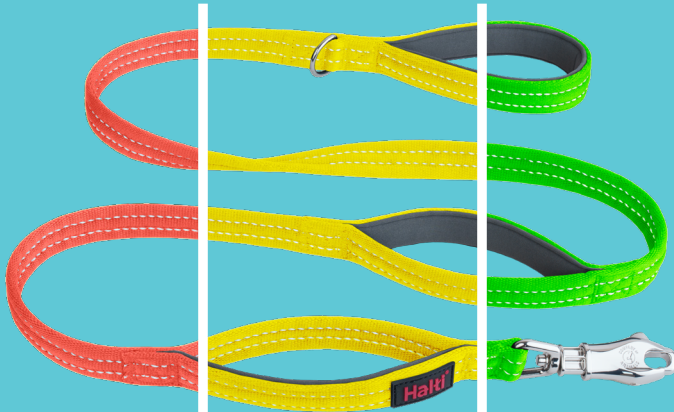

Designed for Control. Built for Comfort.

For added convenience, the Halti BRIG® Safety Lead includes a D-ring at the base of the handle, perfect for wearing the lead cross-body when your dog is off-lead or for attaching poop bags. Both handles are padded with soft neoprene for all-day walking comfort, while two strategically placed close control handles allow for instant restraint when needed – ideal in busy areas or around distractions.

Traffic Light Colours

Our colour-coded lead system is a simple yet effective way to communicate your dog's temperament.

Coral:
Best Admired
from Afar

Yellow:
Needs a Bit
of Space

Green:
Outgoing &
Sociable

Also available in black