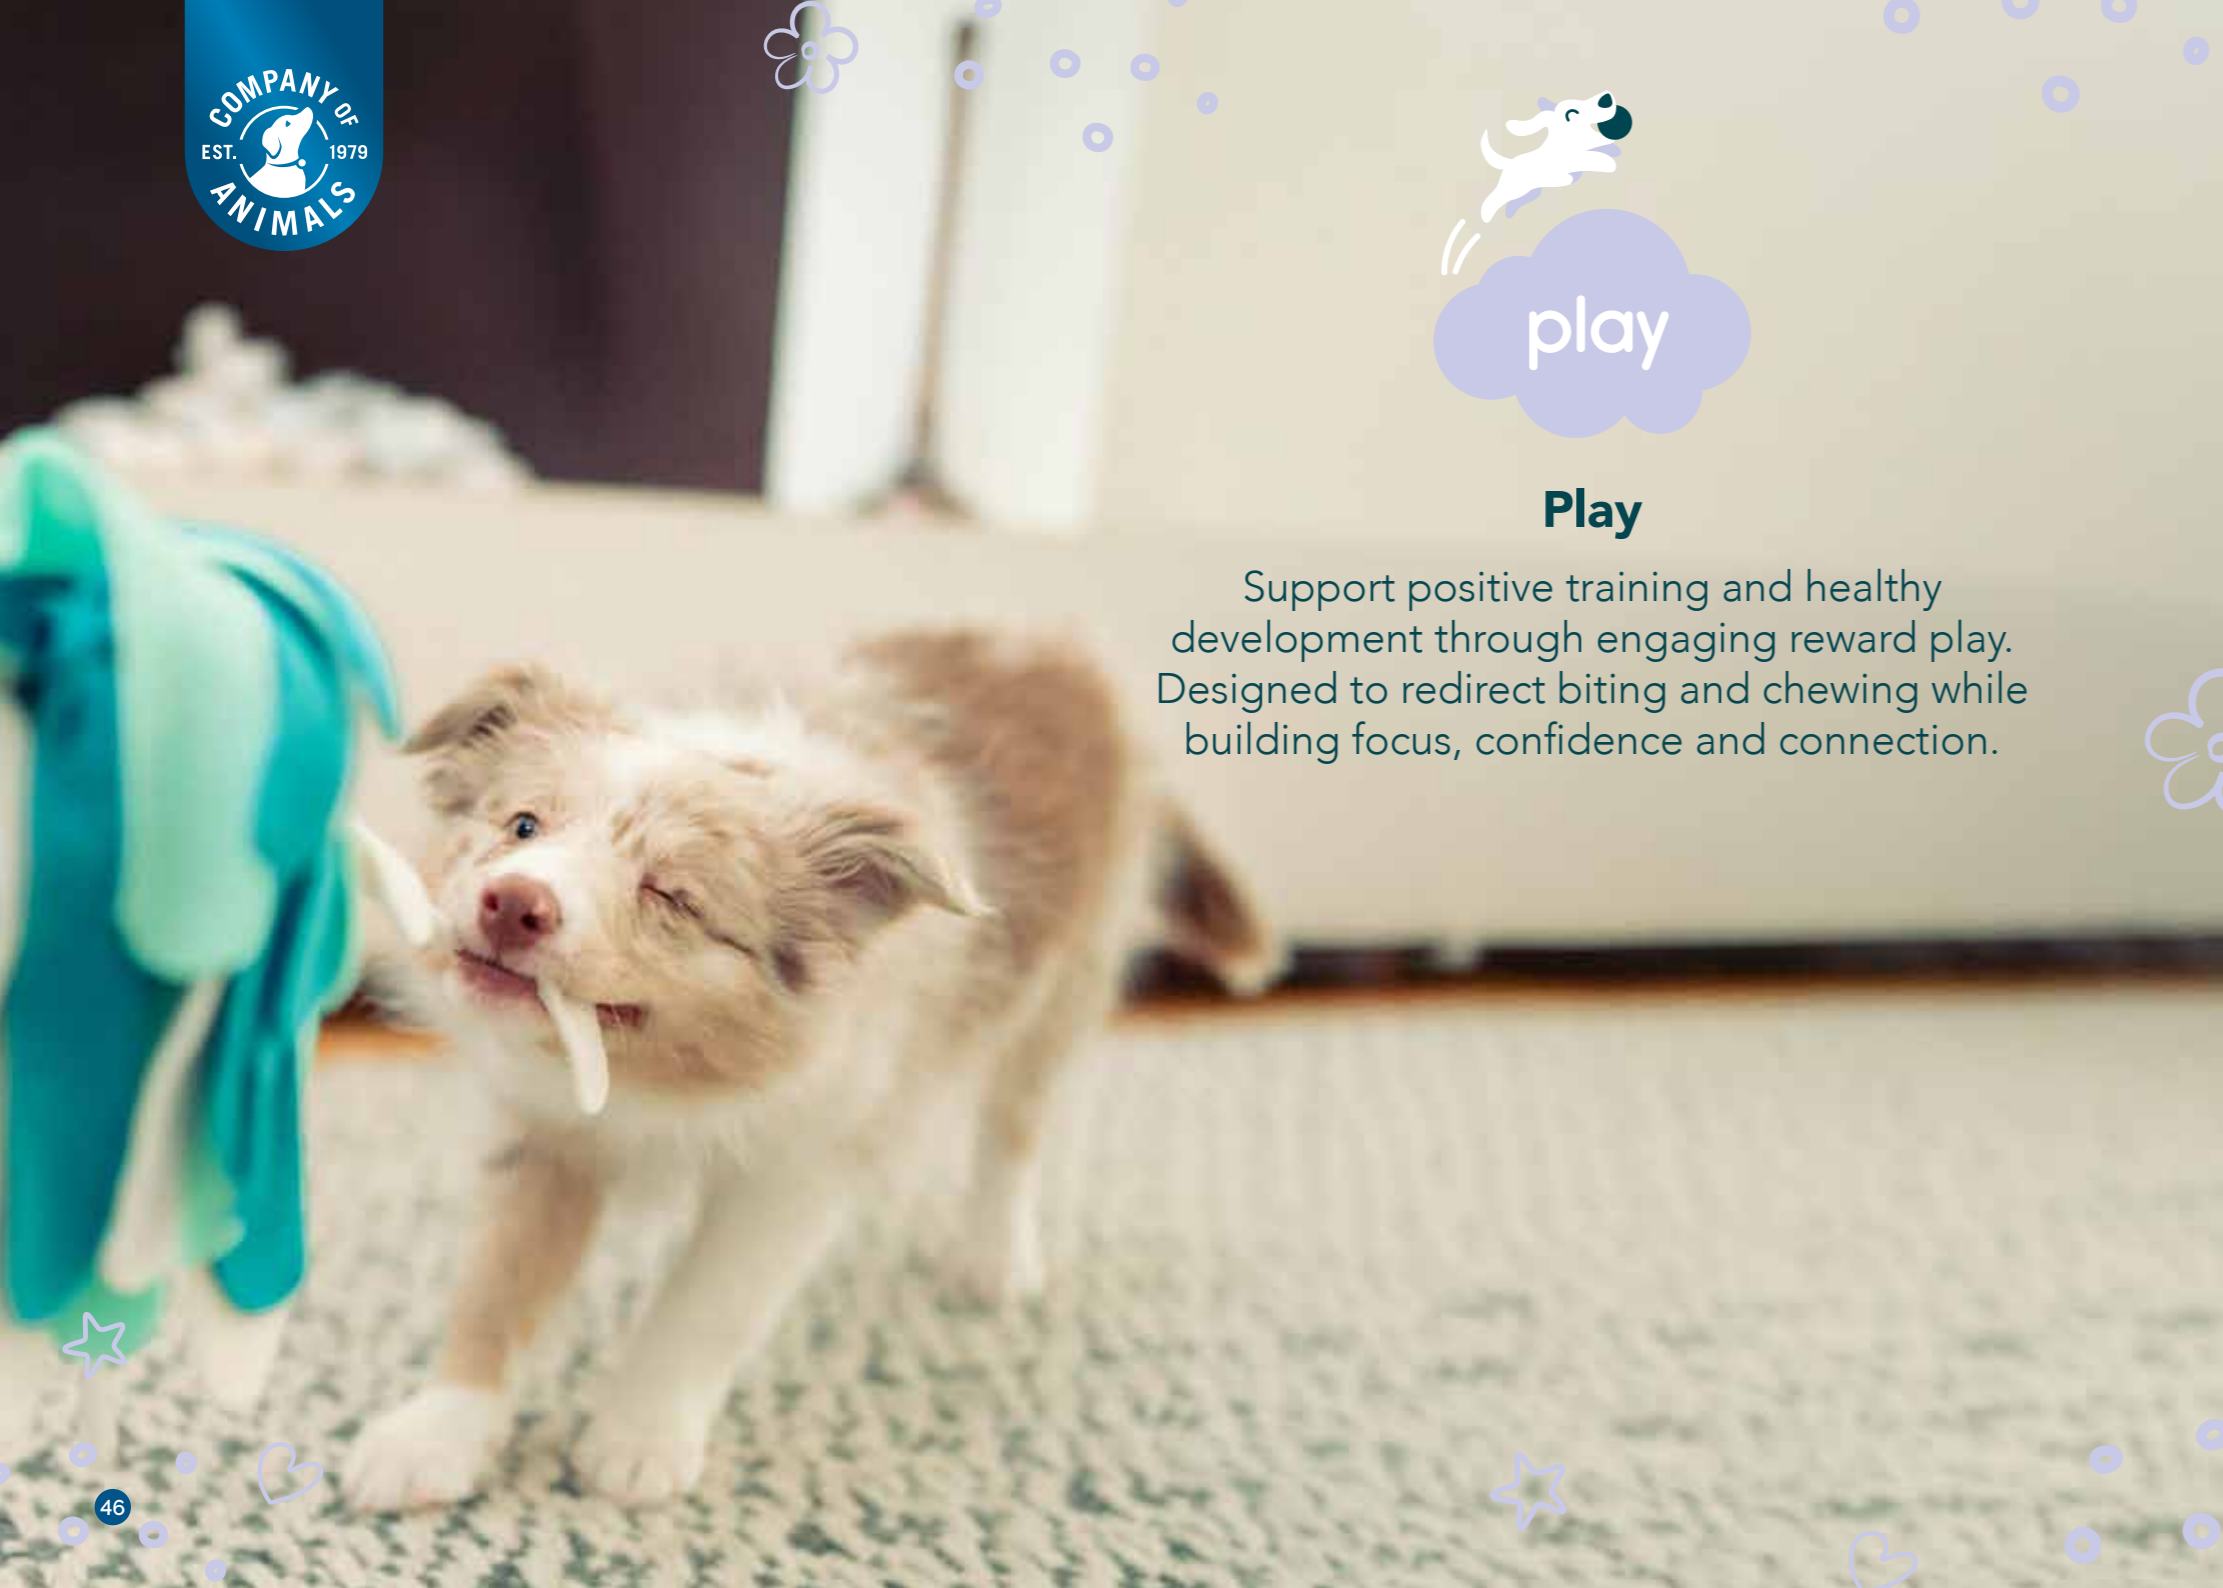

Play

Support positive training and healthy development through engaging reward play. Designed to redirect biting and chewing while building focus, confidence and connection.

Coachi Tuggi Spider

A fun tug toy that rewards recall and reduces play biting. Perfect for high-energy dogs, it encourages positive, engaging play—great for dogs who aren't food motivated.

Coachi Tuggi Tug

Made with extra-strong webbing, this soft, stretchy tug toy offers comfortable, durable play. Perfect for tough games, it helps reduce unwanted chewing while keeping training fun and rewarding.

Coachi Tuggi Ball

A durable foam ball with a bungee handle, ideal for fetch, tug, and training. Lightweight and gentle, it makes playtime fun and interactive.

Coachi Puppy & Mini Boomi Balls

A durable, lightweight ball for puppies and small dogs that encourages natural play and chasing. Supports confidence, positive training, and enrichment.

Available in 2 sizes — see page 55 for details

Coachi Puppy & Mini Chase & Treat

A fun, interactive toy you can fill with treats or attach to a line to encourage recall and engagement. Great for puppies and dogs who need extra motivation.

Coachi Tuggi Helix

An innovative woven tug toy with a strong bungee and soft neoprene handle. Built for tough tuggers, it promotes energetic play and helps reduce mouthing and chewing.