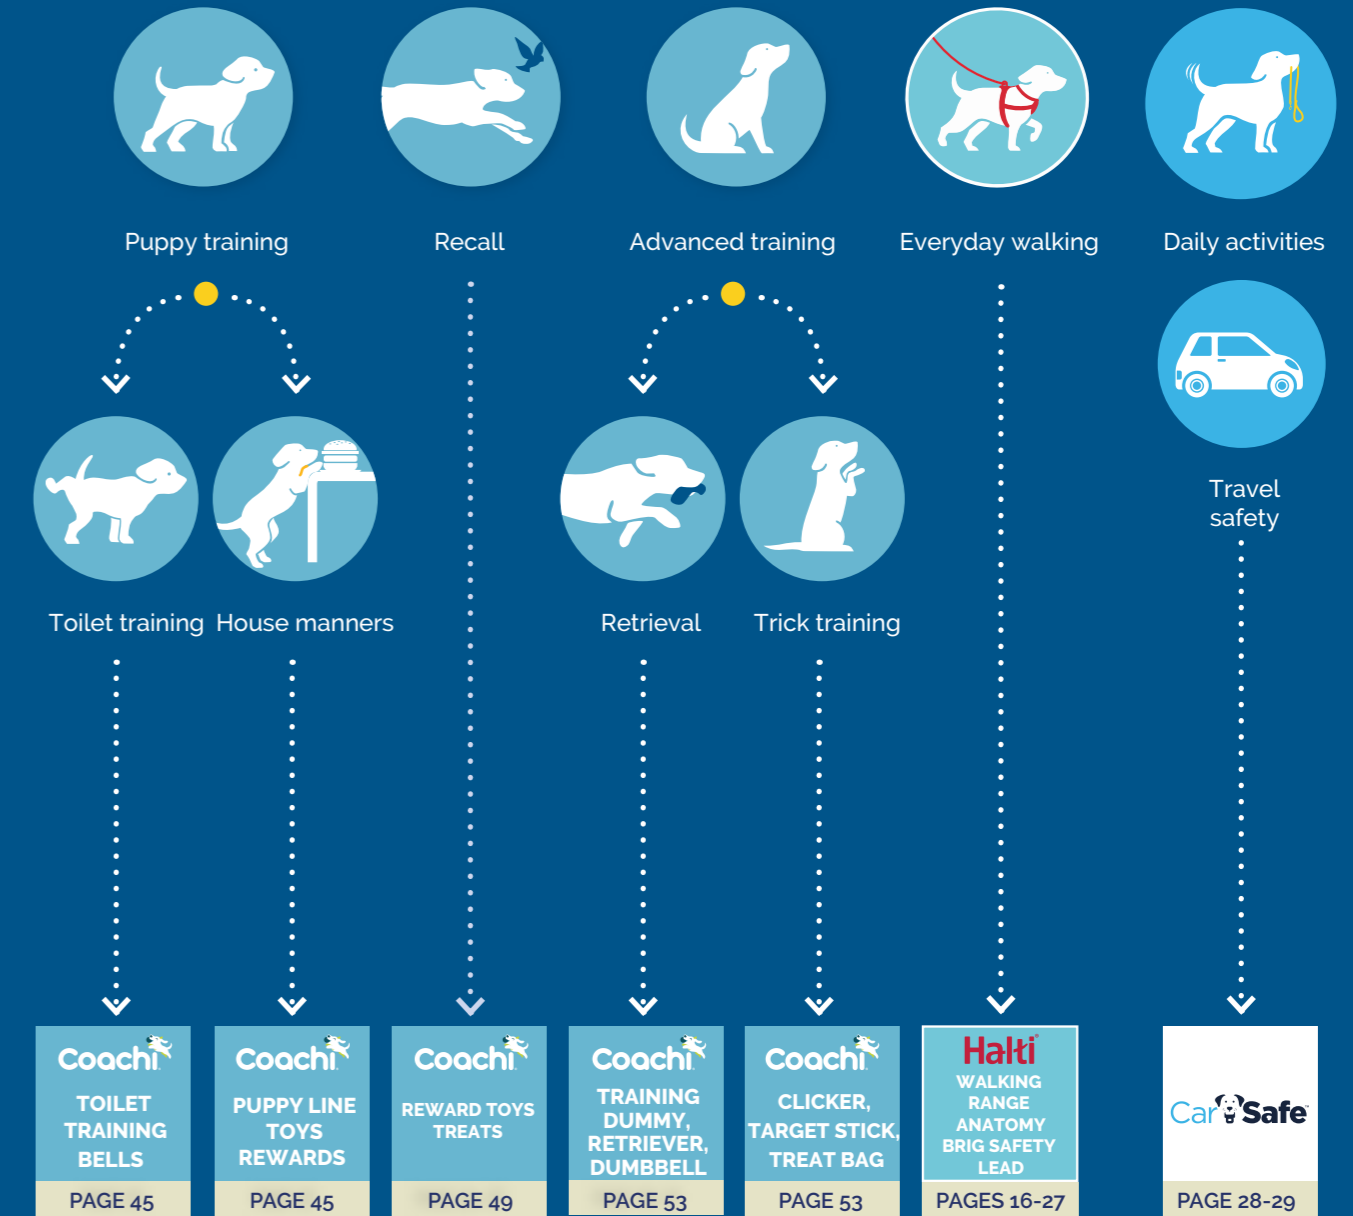

Baskerville
EST. 1987
Industry-leading muzzles used by vets and dog owners for 35+ years.

Training & Lifestyle

Halti
No-pull training and everyday walking solutions since 1979.

Training & Behaviour

Coachi
Designed by experts to make training easy, fun and effective for all.

Pet Corrector
The original sound-based training solution.

Grooming & Health

Cutting-edge grooming & health collections formulated for pets first.

Distributed Brand

Premium, human-grade ingredients, carefully prepared to deliver optimal nutrition.

Behaviour Problems

General Training

NEW

NEW

What's NEW in 2026

more on pages 16-17

Halti

Halti BRIG® Safety Lead
Next generation lead safety with the ultra-strong BRIG® clip.