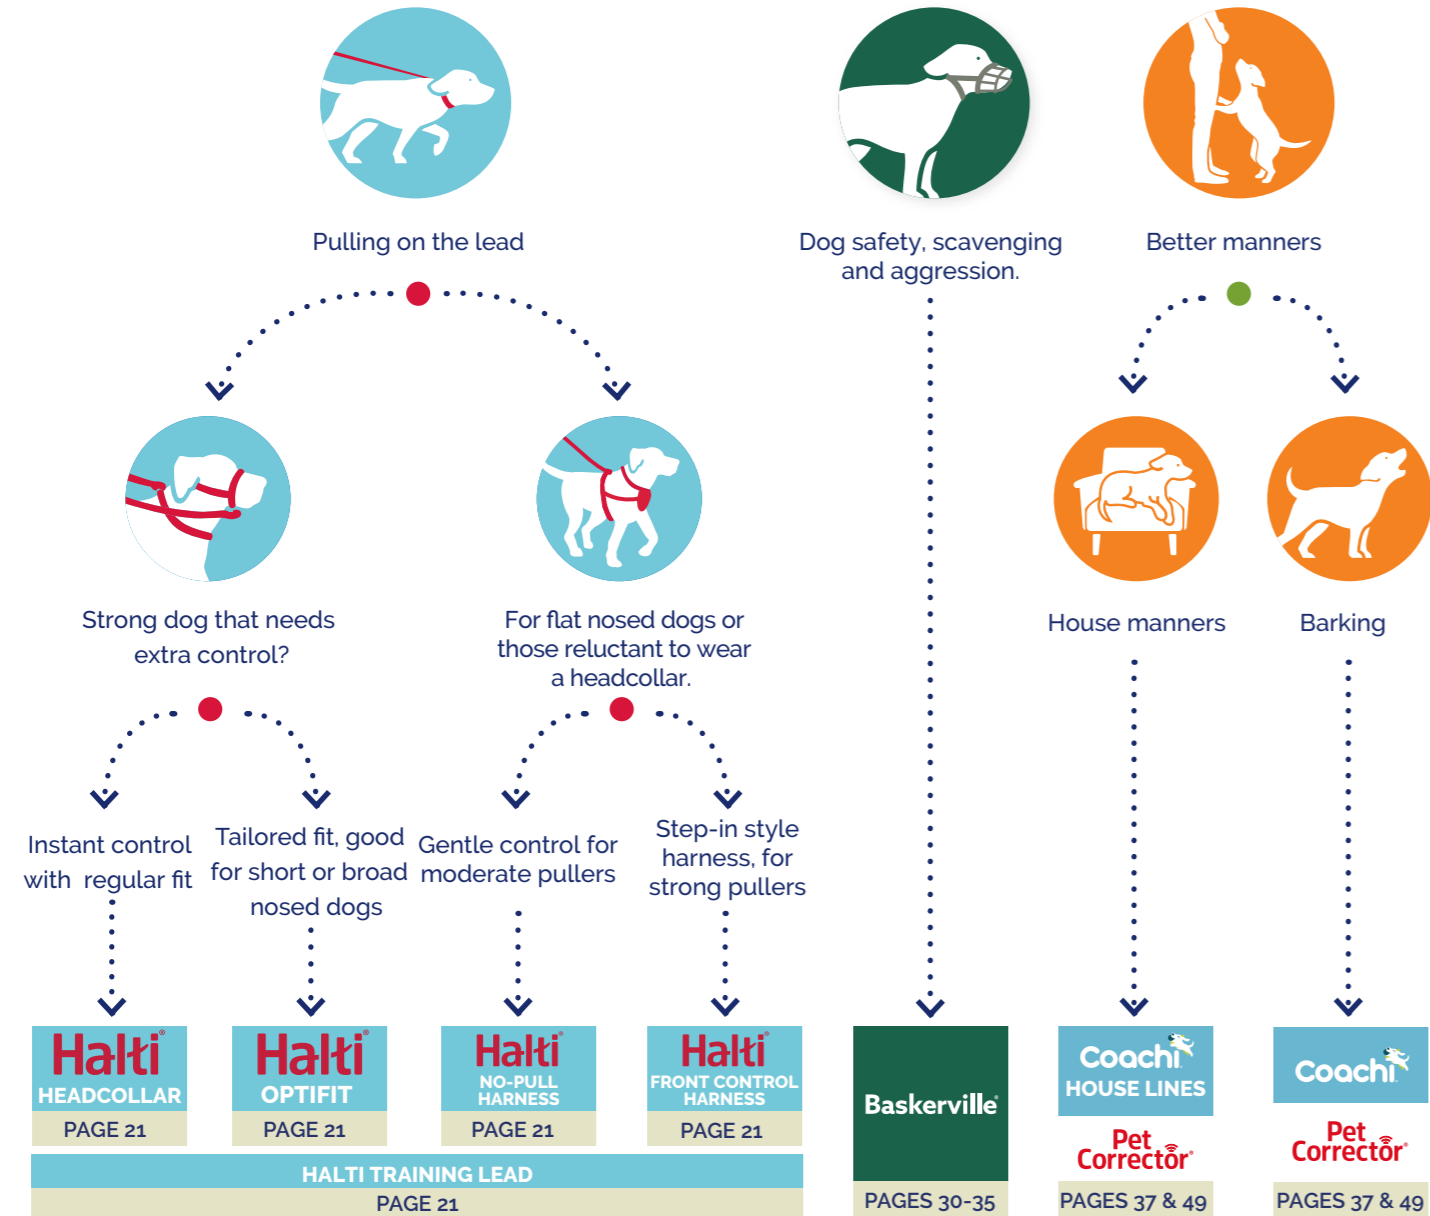

Baskerville
EST. 1987
Industry-leading muzzles used by vets and dog owners for 35+ years.

Training & Lifestyle

Halti
No-pull training and everyday walking solutions since 1979.

Training & Behaviour

Coachi
Designed by experts to make training easy, fun and effective for all.

Pet Corrector
The original sound-based training solution.

Grooming & Health

Cutting-edge grooming & health collections formulated for pets first.

Distributed Brand

Premium, human-grade ingredients, carefully prepared to deliver optimal nutrition.

Behaviour Problems

General Training

NEW

NEW

What's NEW in 2026

more on pages 16-17

Halti

Halti BRIG® Safety Lead
Next generation lead safety with the ultra-strong BRIG® clip.

more on pages 24-25

Halti

Halti Anatomy Collar
Designed for comfort and safety, reducing neck pressure on every walk.

more on page 59

Pet Head Hair Mists
An everyday range of six premium fragrances in convenient, innovative packaging.