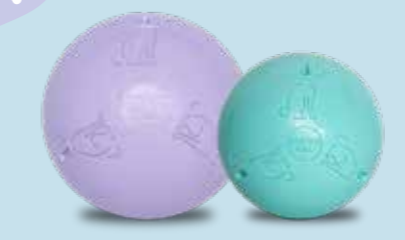

Coachi Puppy & Mini Boomi Balls

A durable, lightweight ball for puppies and small dogs that encourages natural play and chasing. Supports confidence, positive training, and enrichment.

Available in 2 sizes — see page 55 for details