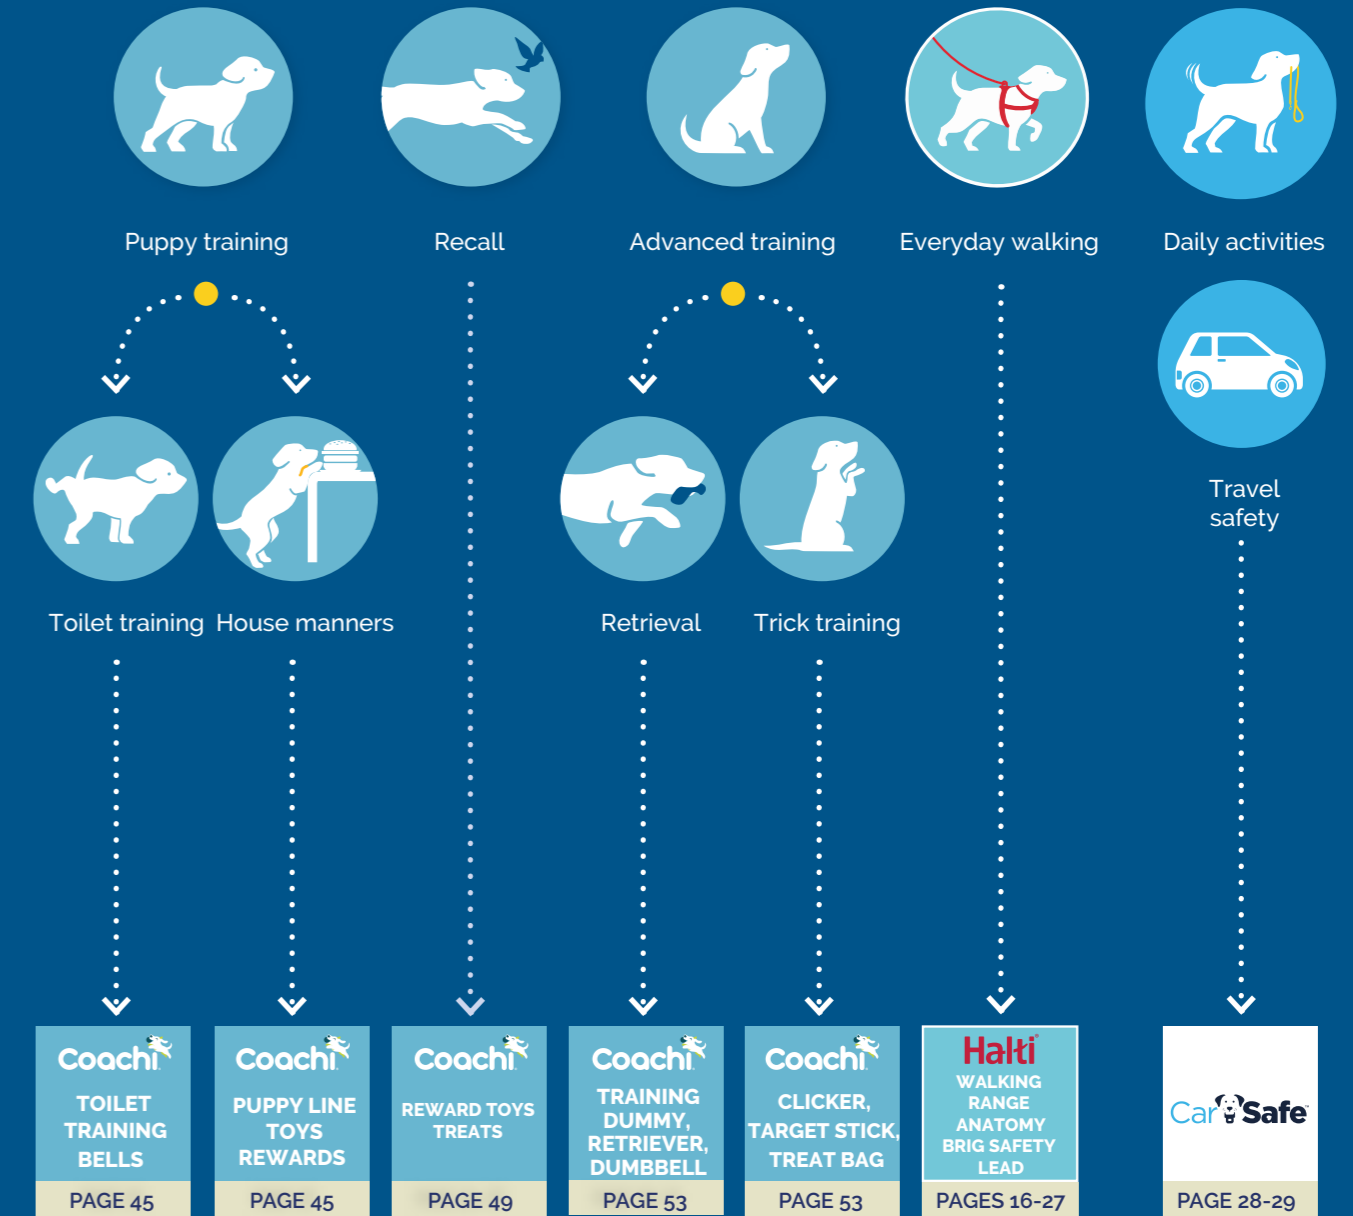

Training & Behaviour

Coachi
Designed by experts to make training easy, fun and effective for all.

Pet Corrector
The original sound-based training solution.

Grooming & Health

Cutting-edge grooming & health collections formulated for pets first.

Distributed Brand

Premium, human-grade ingredients, carefully prepared to deliver optimal nutrition.

Behaviour Problems

General Training

NEW

NEW

What's NEW in 2026

more on pages 16-17

Halti

Halti BRIG® Safety Lead
Next generation lead safety with the ultra-strong BRIG® clip.

more on pages 24-25

Halti

Halti Anatomy Collar
Designed for comfort and safety, reducing neck pressure on every walk.