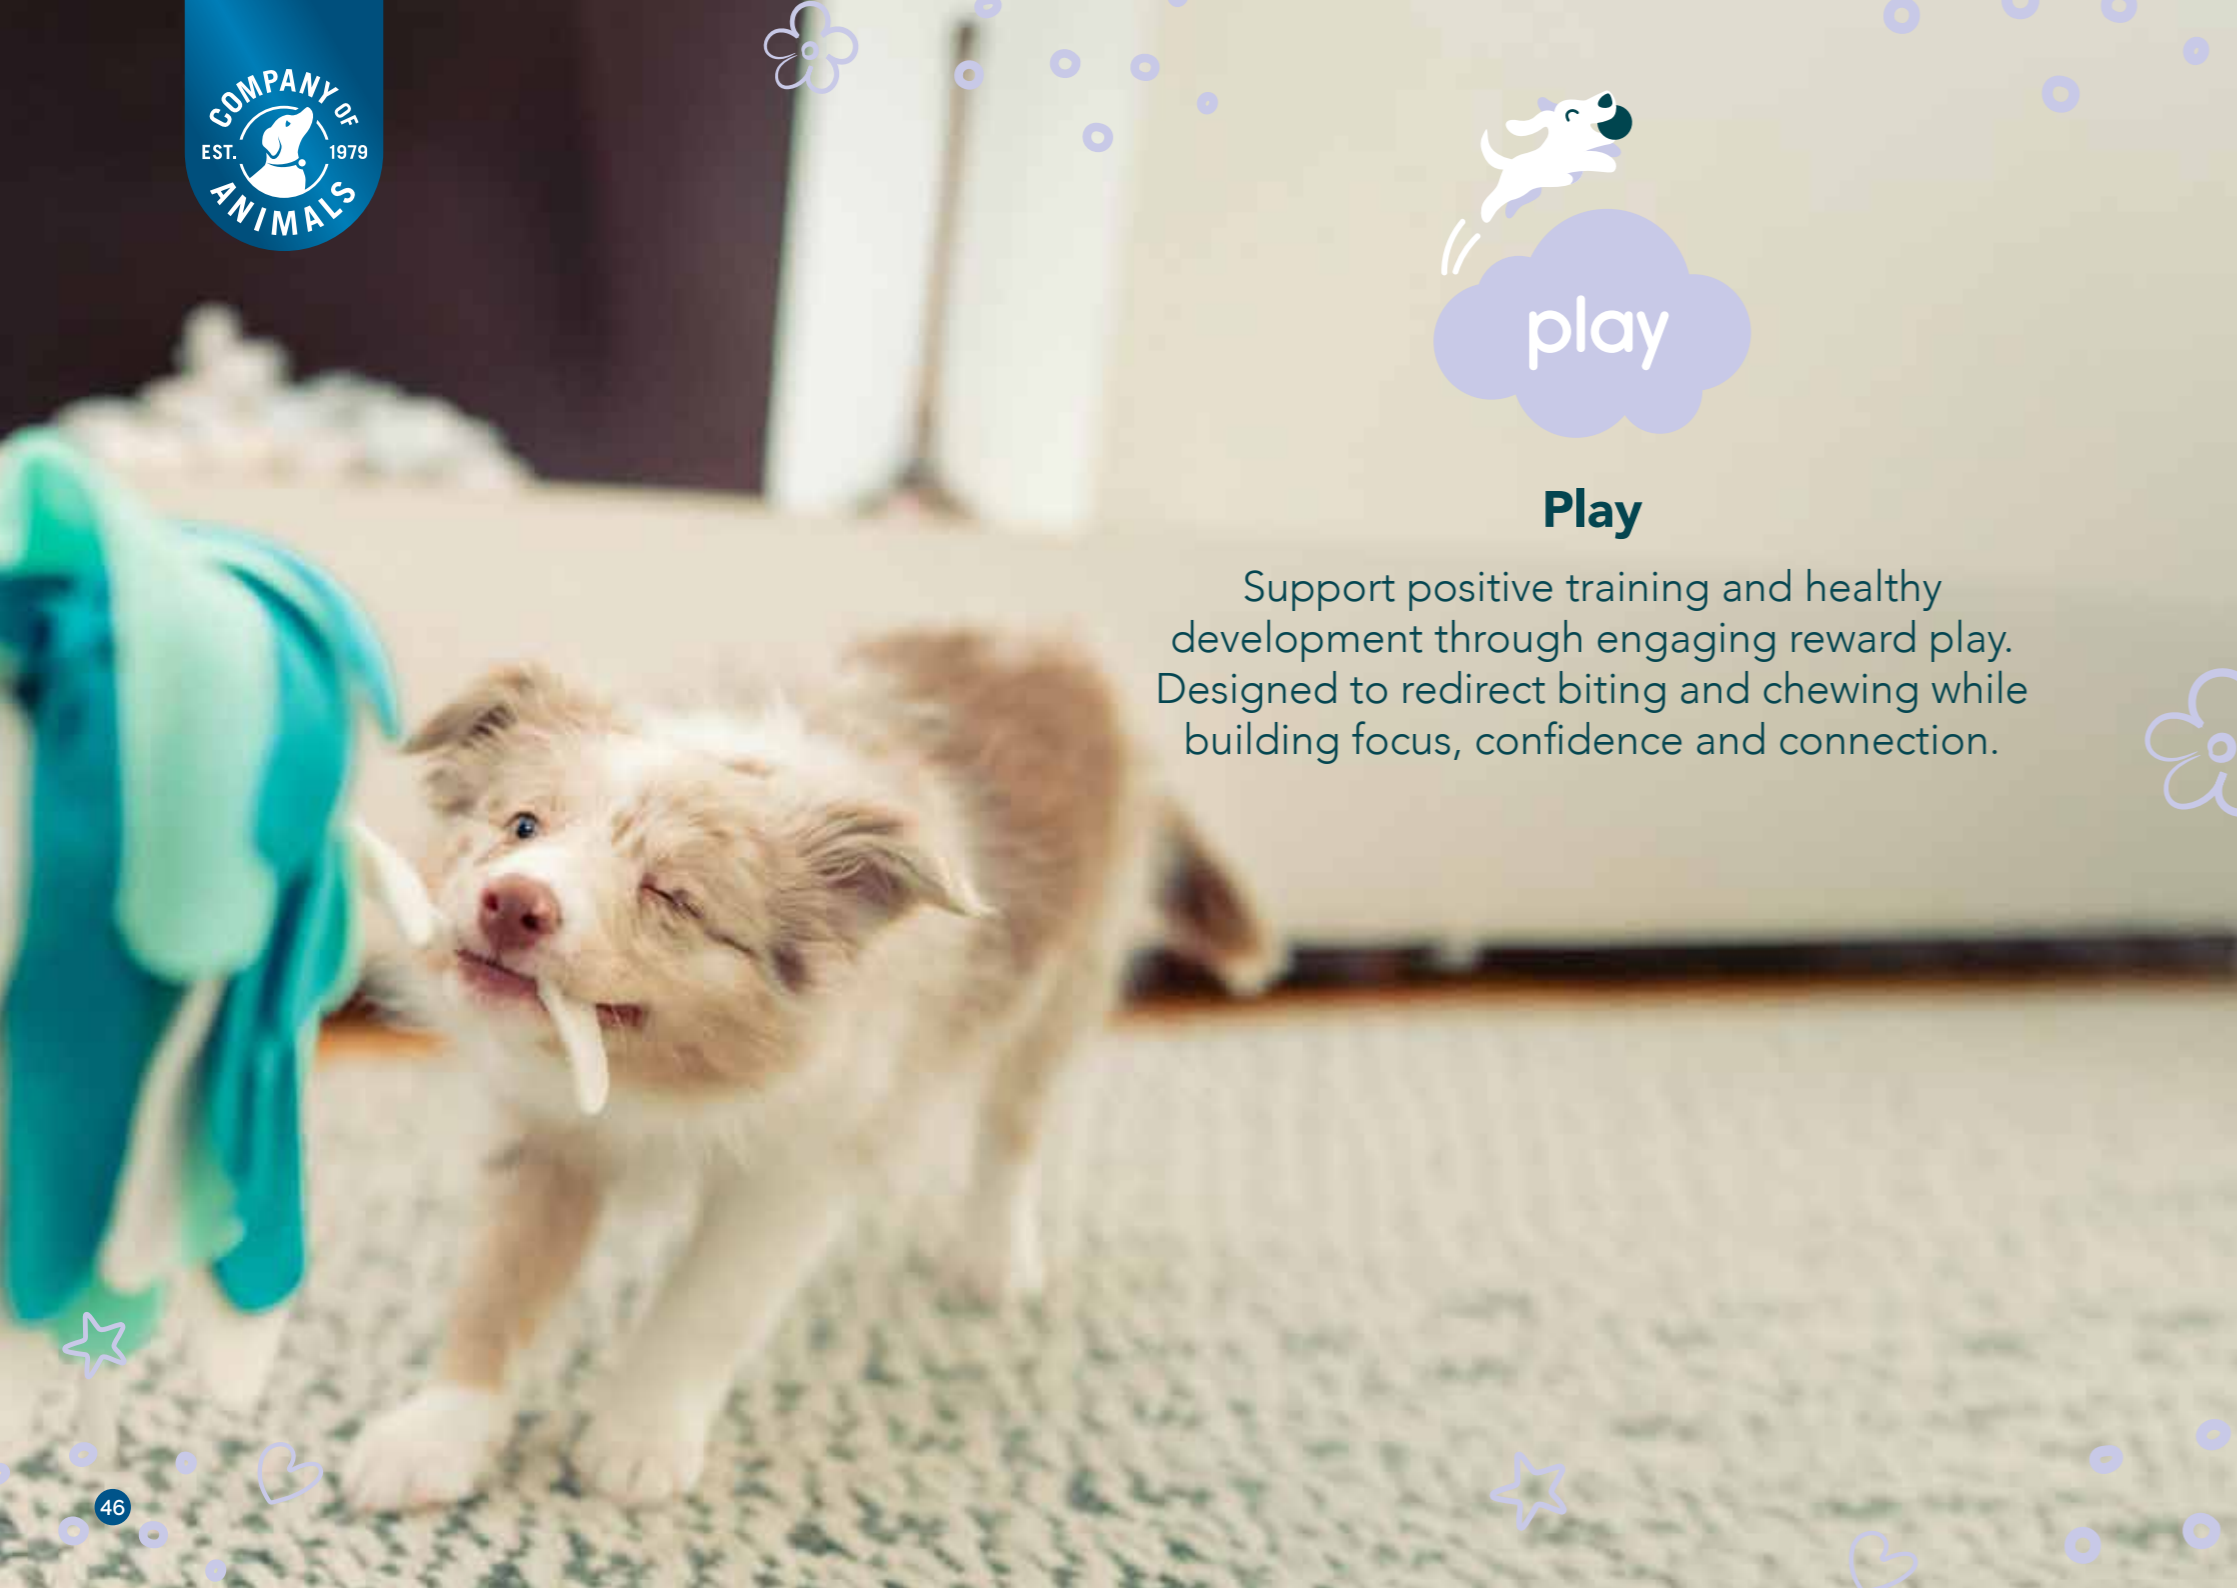

play

Play

Support positive training and healthy development through engaging reward play. Designed to redirect biting and chewing while building focus, confidence and connection.

play

Coachi Tuggi Spider

A fun tug toy that rewards recall and reduces play biting. Perfect for high-energy dogs, it encourages positive, engaging play—great for dogs who aren't food motivated.

Coachi Tuggi Tug

Made with extra-strong webbing, this soft, stretchy tug toy offers comfortable, durable play. Perfect for tough games, it helps reduce unwanted chewing while keeping training fun and rewarding.

Coachi Tuggi Ball

A durable foam ball with a bungee handle, ideal for fetch, tug, and training. Lightweight and gentle, it makes playtime fun and interactive.

NEW

Coachi Puppy & Mini Boomi Balls

A durable, lightweight ball for puppies and small dogs that encourages natural play and chasing. Supports confidence, positive training, and enrichment.

Available in 2 sizes — see page 55 for details

Coachi Puppy & Mini Chase & Treat

A fun, interactive toy you can fill with treats or attach to a line to encourage recall and engagement. Great for puppies and dogs who need extra motivation.

Coachi Tuggi Helix

An innovative woven tug toy with a strong bungee and soft neoprene handle. Built for tough tuggers, it promotes energetic play and helps reduce mouthing and chewing.