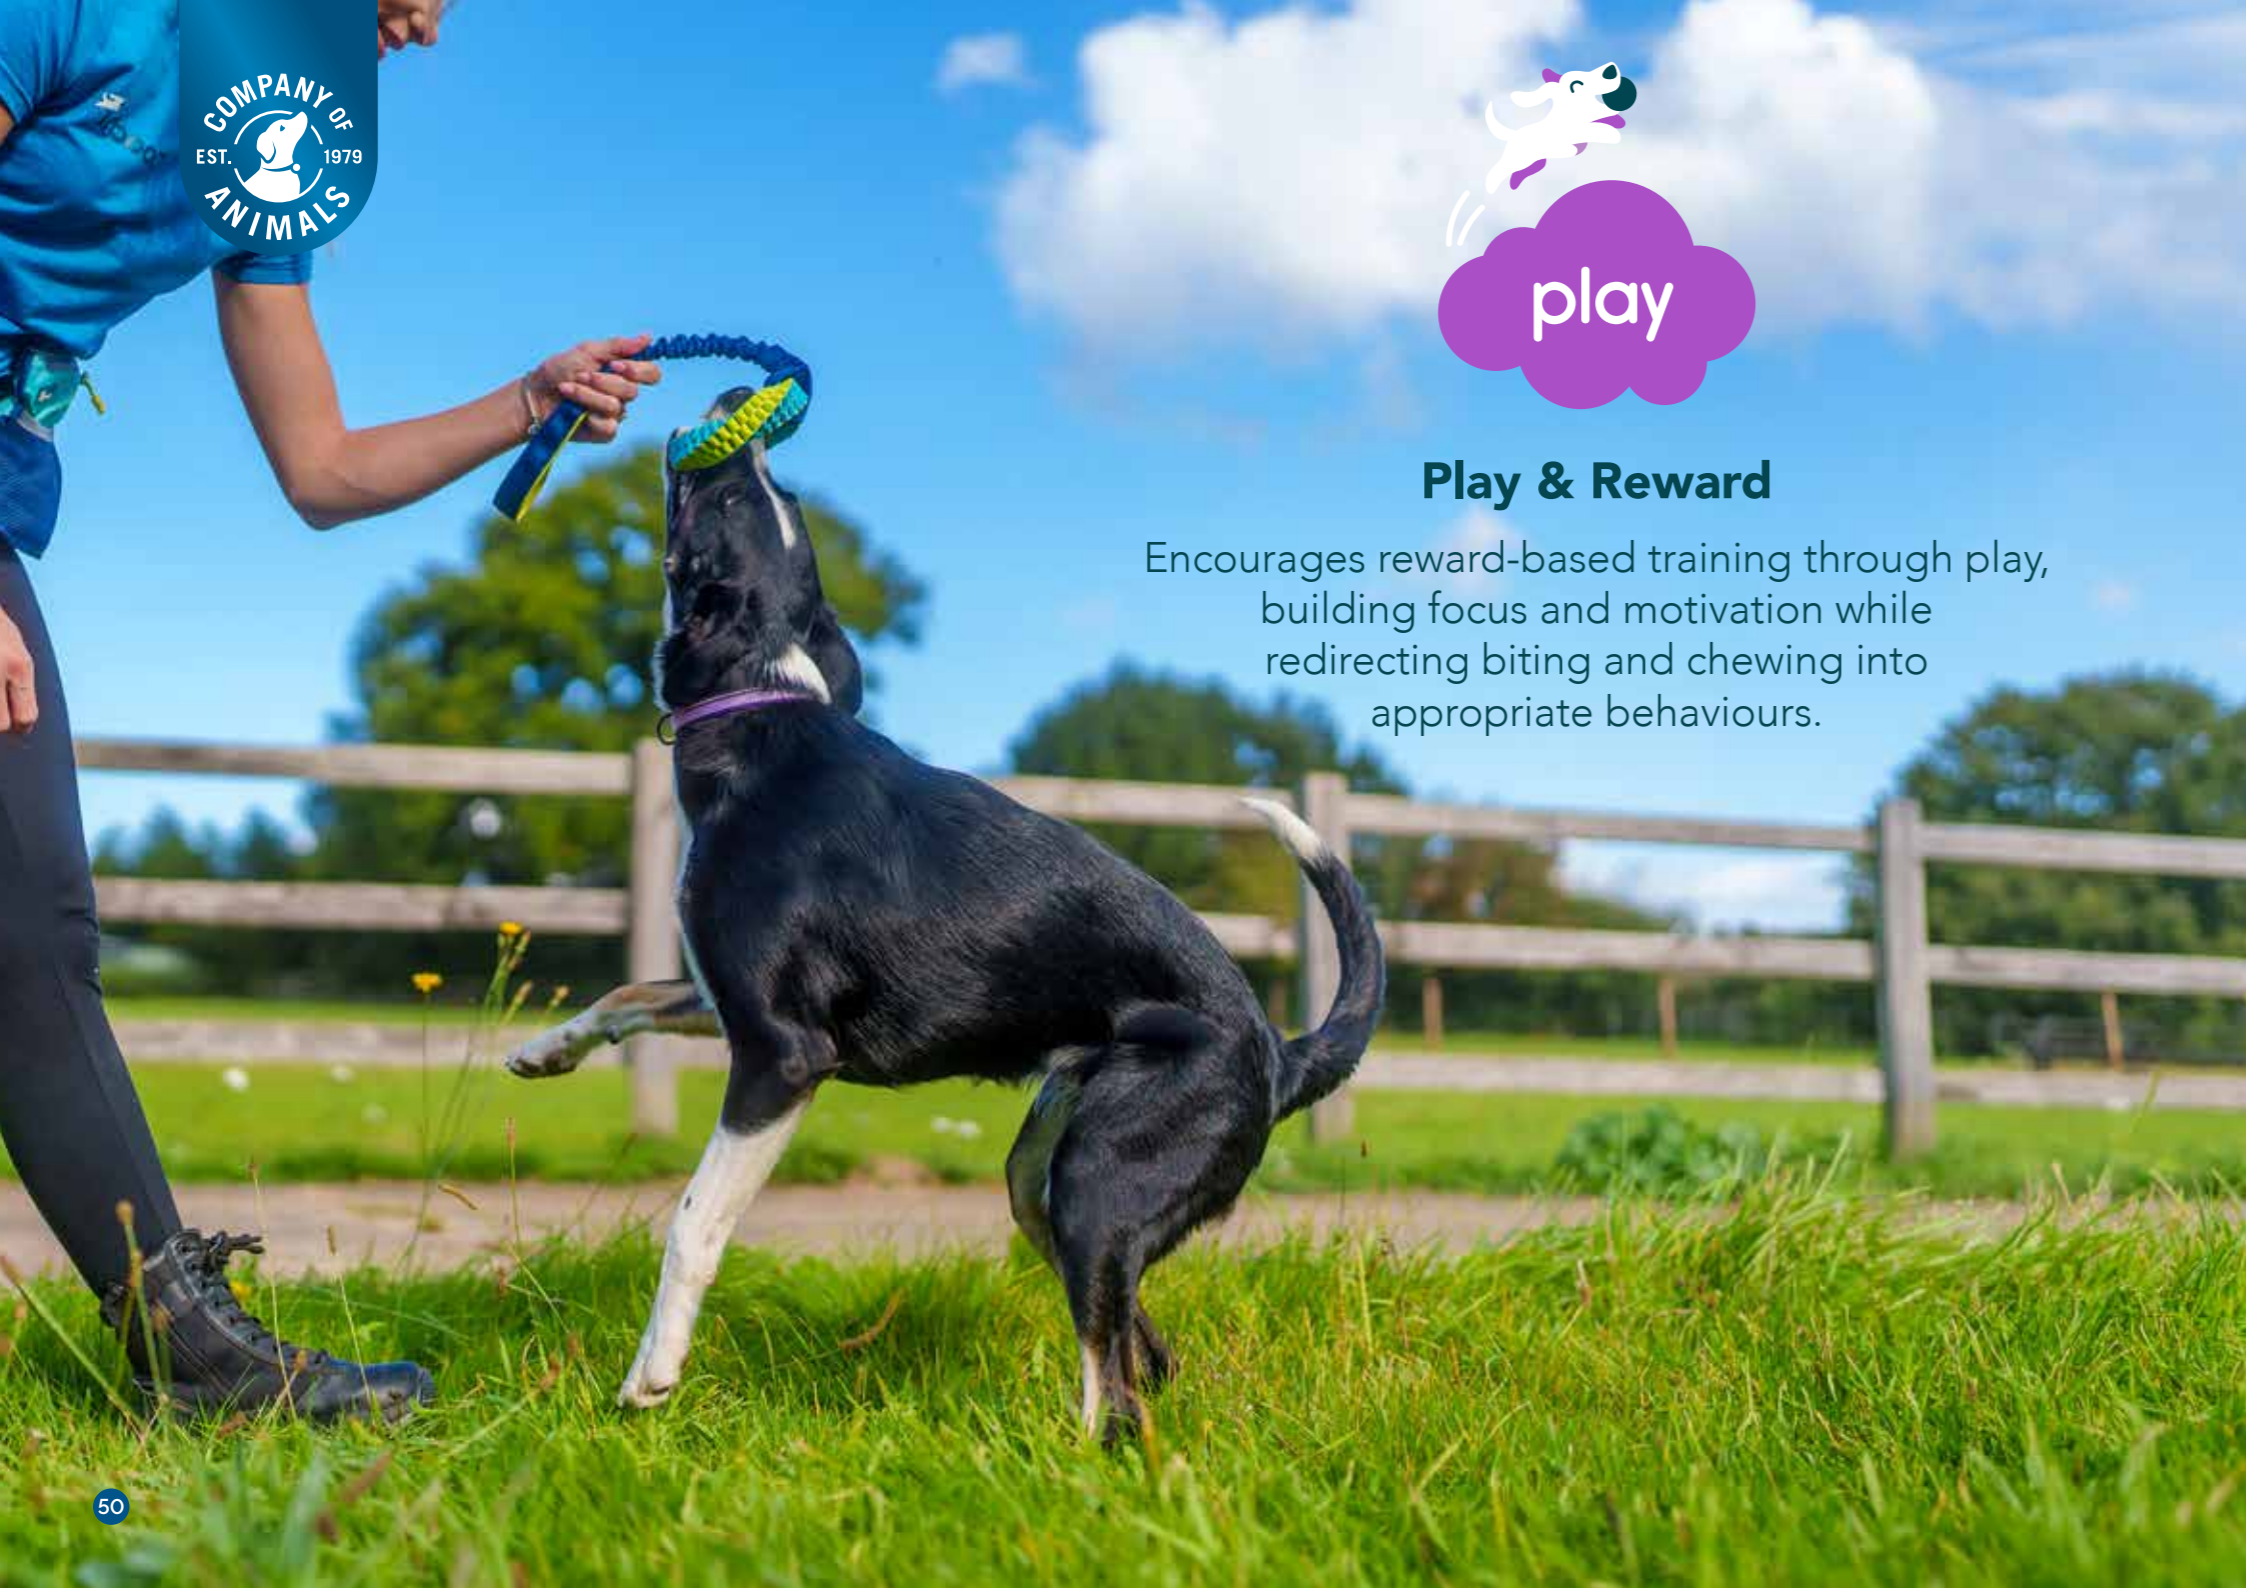

Play & Reward

Encourages reward-based training through play, building focus and motivation while redirecting biting and chewing into appropriate behaviours.

Chase & Treat

This mentally stimulating toy can be filled with treats to encourage interaction, motivating dogs to play and chase.