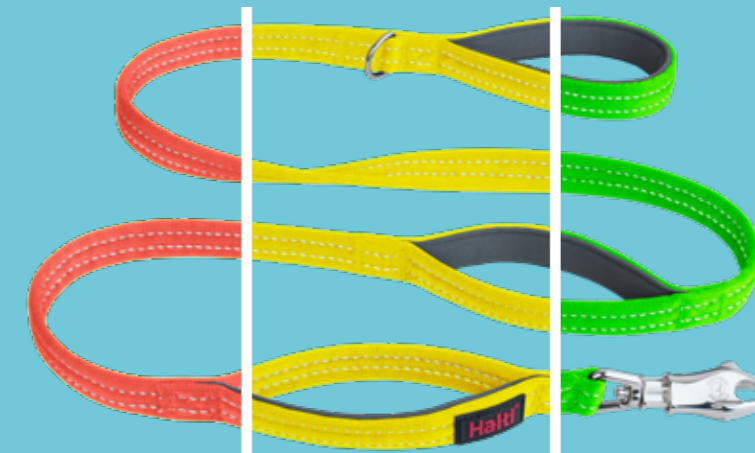

Coloured Leads, Clear Communication

Coral:
Best Admired from Afar

Yellow:
Needs a Bit of Space

Green:
Outgoing & Sociable

Available in Black