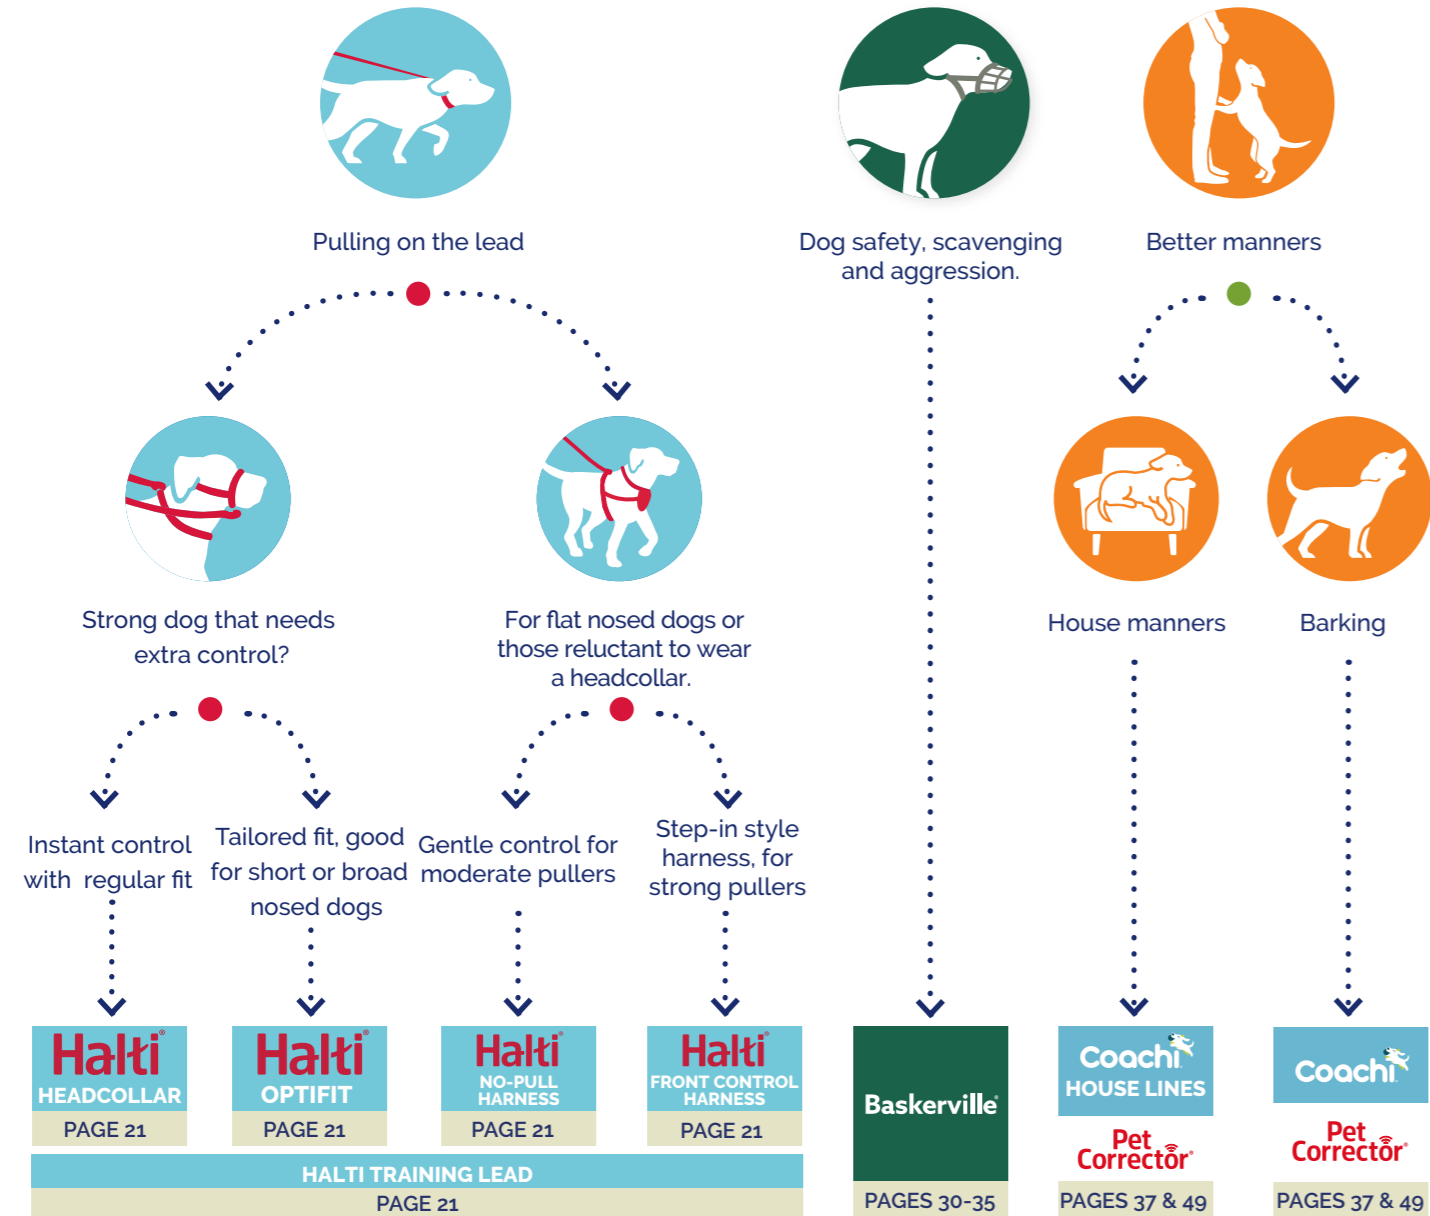

Dogs Around the World, Our Brands at Their Side

Baskerville
EST. 1987
Industry-leading muzzles used by vets and dog owners for 35+ years.

Training & Lifestyle

Halti
No-pull training and everyday walking solutions since 1979.

Training & Behaviour

Coachi
Designed by experts to make training easy, fun and effective for all.

Pet Corrector
The original sound-based training solution.

Grooming & Health

Cutting-edge grooming & health collections formulated for pets first.

Distributed Brand

Premium, human-grade ingredients, carefully prepared to deliver optimal nutrition.

Behaviour Problems

General Training

NEW

NEW

What's NEW in 2026

more on pages 16-17

Halti

Halti BRIG® Safety Lead
Next generation lead safety with the ultra-strong BRIG® clip.

more on pages 24-25

Halti

Halti Anatomy Collar
Designed for comfort and safety, reducing neck pressure on every walk.