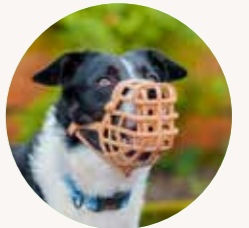

Baskerville®

EST. 1987

Designed dog-first

Our humane muzzles allow the dog to pant, drink and receive treats freely.

Designed for safety

Our unique design provides advanced bite protection and peace of mind for people around.

Designed for a custom fit

Our TPR basket is reshapable in hot water for an optimal fitting.

A muzzle for every need, all designed in TPR and reshapable in hot water

Baskerville INVISA™ Muzzle

Introducing INVISA, the next generation of basket muzzle, designed to empower owners to confidently walk their dogs in public, providing peace of mind for safety and comfort with a transparent design that reduces the stigma associated with traditional muzzles.

Sizes: 1-6

Baskerville ULTRA Muzzle

The globally best-selling Baskerville ULTRA muzzle fits most breeds. Its patented basket design ensures safety for dogs and owners, allowing comfort for panting, drinking, and treating. The removable head strap adds extra safety.

Sizes: 1-6

Baskerville CLASSIC Muzzle

The NEW Classic Muzzle, with improved TPR material for reshaping in hot water. Including a guard insert to prevent scavenging and wound licking. Designed for longer-nosed breeds like Greyhounds and Collies, it is padded for enhanced comfort.

Sizes 1-10

Baskerville WIDE FIT Muzzle

The Baskerville Wide Fit Muzzle is specifically designed for large dogs with broad or short noses to provide a secure fit. The new TPR material is strong yet lightweight and is padded to ensure comfort in all situations.

Sizes: 1-2