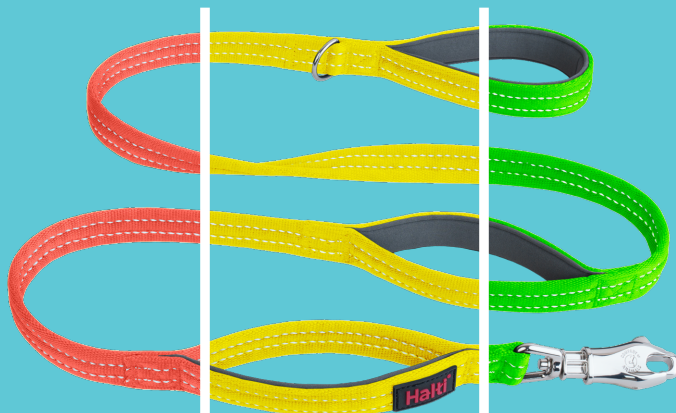

Designed for Control. Built for Comfort.

For added convenience, the Halti BRIG® Safety Lead includes a D-ring at the base of the handle, perfect for wearing the lead cross-body when your dog is off-lead or for attaching poop bags. Both handles are padded with soft neoprene for all-day walking comfort, while two strategically placed close control handles allow for instant restraint when needed – ideal in busy areas or around distractions.

Traffic Light Colours

Our colour-coded lead system is a simple yet effective way to communicate your dog's temperament.

Coral:
Best Admired
from Afar

Yellow:
Needs a Bit
of Space

Green:
Outgoing &
Sociable

Also available in black