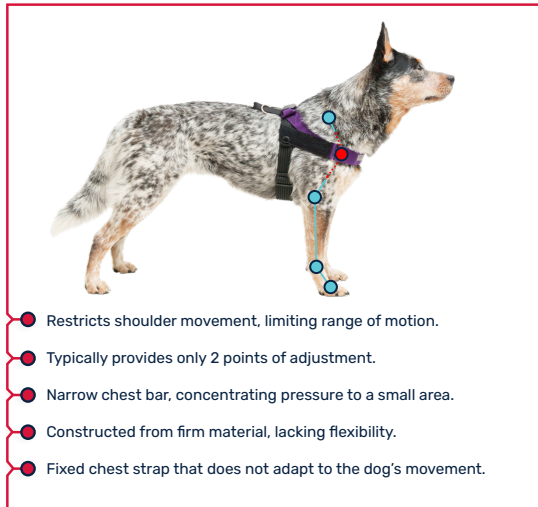

### Five-point adjustment

Tailored for a perfect fit, with adjustment points on the neck, chest and sternum, to ensure optimal comfort. The extended distance from the elbow to the chest strap ensures full range of motion, making it one of the best dog harness for walking.

## WHY *Harness* DESIGN MATTERS

Choosing the right harness design is crucial as it's a daily essential that directly affects their long-term health and well-being.

### HALTI ANATOMY HARNESS

- Does not restrict shoulder movement.
- Offers 5 points for adjustment for a customisable fit.
- Scalloped back and chest pads to evenly distribute pressure.
- Flex triangle in the back pad to contour to the body whilst moving.
- Articulated neck straps to adjust with your dog's neck movements.

### RESTRICTIVE STYLE HARNESS

- Restricts shoulder movement, limiting range of motion.
- Typically provides only 2 points of adjustment.
- Narrow chest bar, concentrating pressure to a small area.
- Constructed from firm material, lacking flexibility.
- Fixed chest strap that does not adapt to the dog's movement.