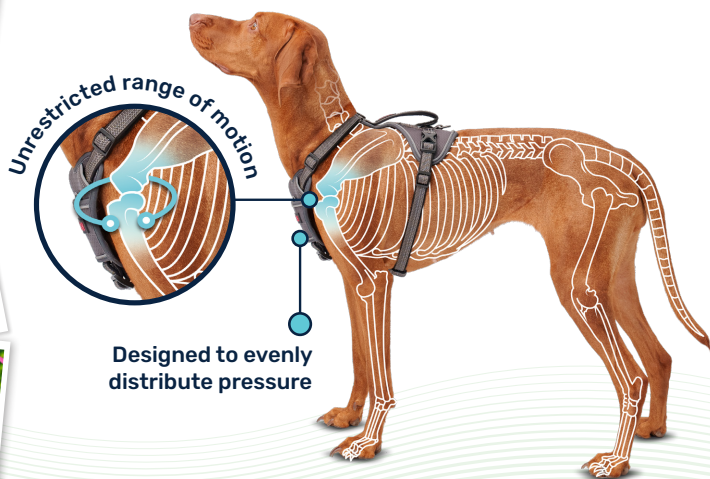

## DISCOVER THE HALTI *Anatomy* COLLECTION

The award winning range from Company of Animals

HARNESS INNOVATION  
OF THE YEAR

 @companyofanimals

## HALTI *Anatomy* COLLECTION

The Anatomy range, backed by scientific studies, offers walking products that are designed around the dog's anatomy and ensure maximum freedom of movement.

### **Prevents Discomfort**

Eliminates pressure over the shoulder joint and surrounding soft tissues, ensuring full range of motion and comfort when exercising

### Five-point adjustment

Tailored for a perfect fit, with adjustment points on the neck, chest and sternum, to ensure optimal comfort. The extended distance from the elbow to the chest strap ensures full range of motion, making it one of the best dog harness for walking.