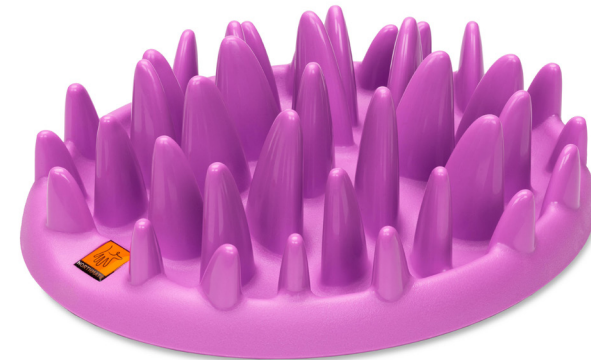

Slow it DOWN

Got a greedy dog who eats too fast? Or is your cat in need of some mental stimulation? The Slow Feeders are just what you need to turn mealtimes into a challenging game.

Cats and dogs lack mental stimulation throughout the day which can lead to boredom and unwanted behaviours. The Slow Feeders stimulate pet's natural behaviour and motivate them to find and push food out of the grass shaped feeder, keeping them entertained while eating slower.

Eat slower. Be healthy. Have fun.

slow feeders®

Green Slow Dog Feeder

Catch Interactive Cat Feeder

The Green Slow Dog Feeder is available in 2 sizes: Mini, perfect for puppies and small dogs and regular, suitable for medium to large breeds. The Catch Interactive Cat Feeder, is available in one size and perfect for all kittens and cats of all ages.