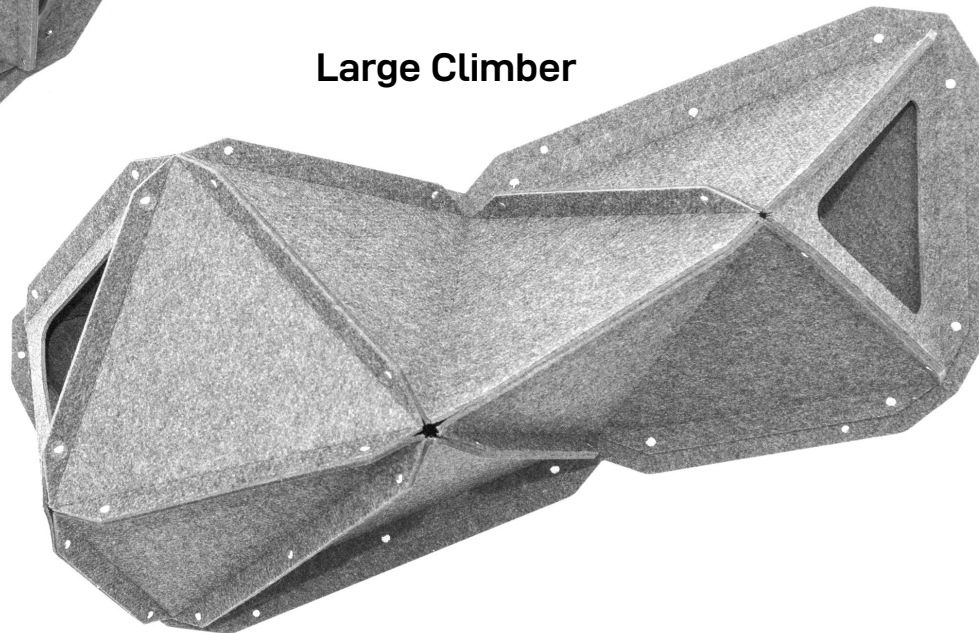

Modular Cat Furniture

Easy to clean

Can withstand up to 8kg

Easy to build

Recyclable

Medium Climber

Small Climber

Large Climber

By combining different sizes and mounting them to the wall, you can create new territory for your cat.

Available in three sizes:

- Small – 56cm x 33cm x 35cm
- Medium – 85cm x 50cm x 35cm
- Large – 107cm x 45cm x 40cm