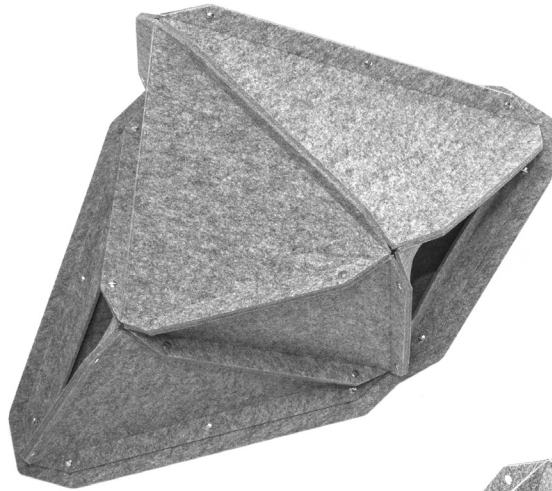

Modular Cat Furniture

Easy to clean

Can withstand up to 8kg

Easy to build

Recyclable

Medium Climber

Small Climber

Large Climber

By combining different sizes and mounting them to the wall, you can create new territory for your cat.

Available in three sizes:

- Small – 56cm x 33cm x 35cm
- Medium – 85cm x 50cm x 35cm
- Large – 107cm x 45cm x 40cm