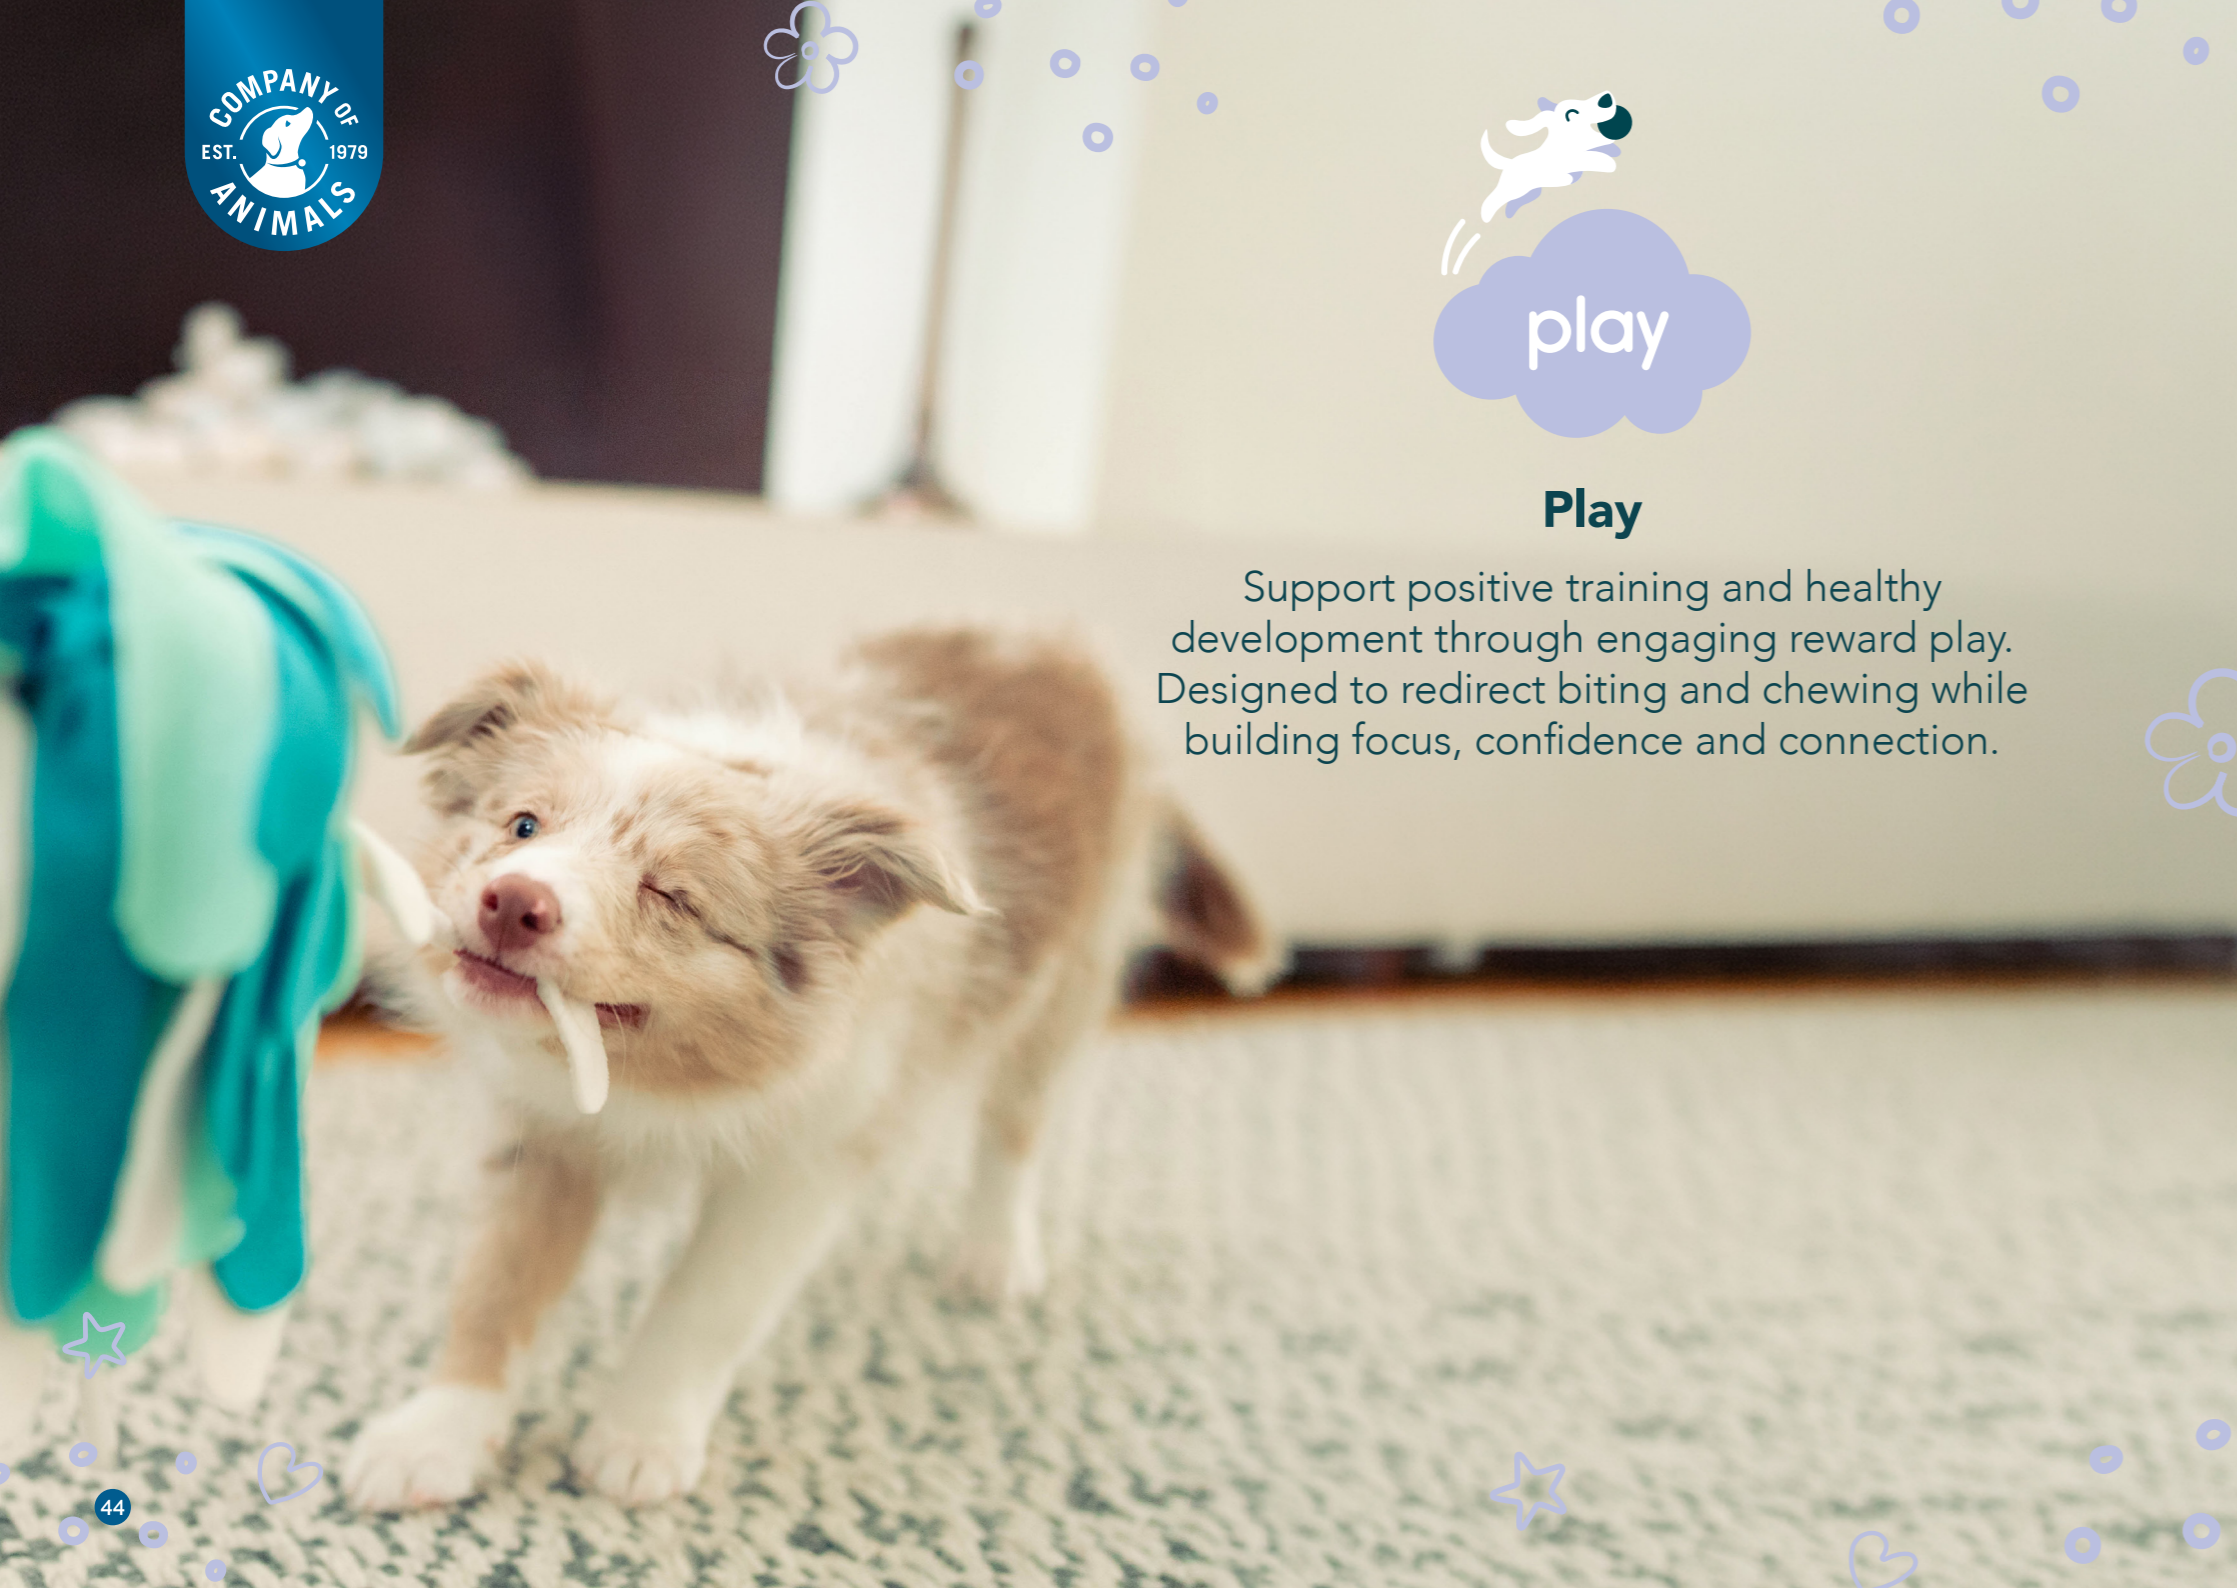

## Coachi Puppy & Mini Training Line

A lightweight indoor training line to help manage unwanted behaviours like jumping up or stealing. Allows gentle redirection without confrontation, making training easy and stress-free.

## Coachi Puppy & Mini Waterproof Training Line 5m

A durable recall line with a non-absorbent coating. Stays dry, lightweight and easy to grip in all weather conditions.

fun & tricks

## Coachi Puppy & Mini Training Treat Pouch

Designed for quick and easy treat access during training. Features an invertible liner for effortless cleaning and a secure belt clip for hands-free use. There is also a reflective drawstring for easy closure.

## Coachi Puppy & Mini Whizzclick

A clicker and whistle in one! Great for recall training and positive reinforcement, providing a clear way to communicate.