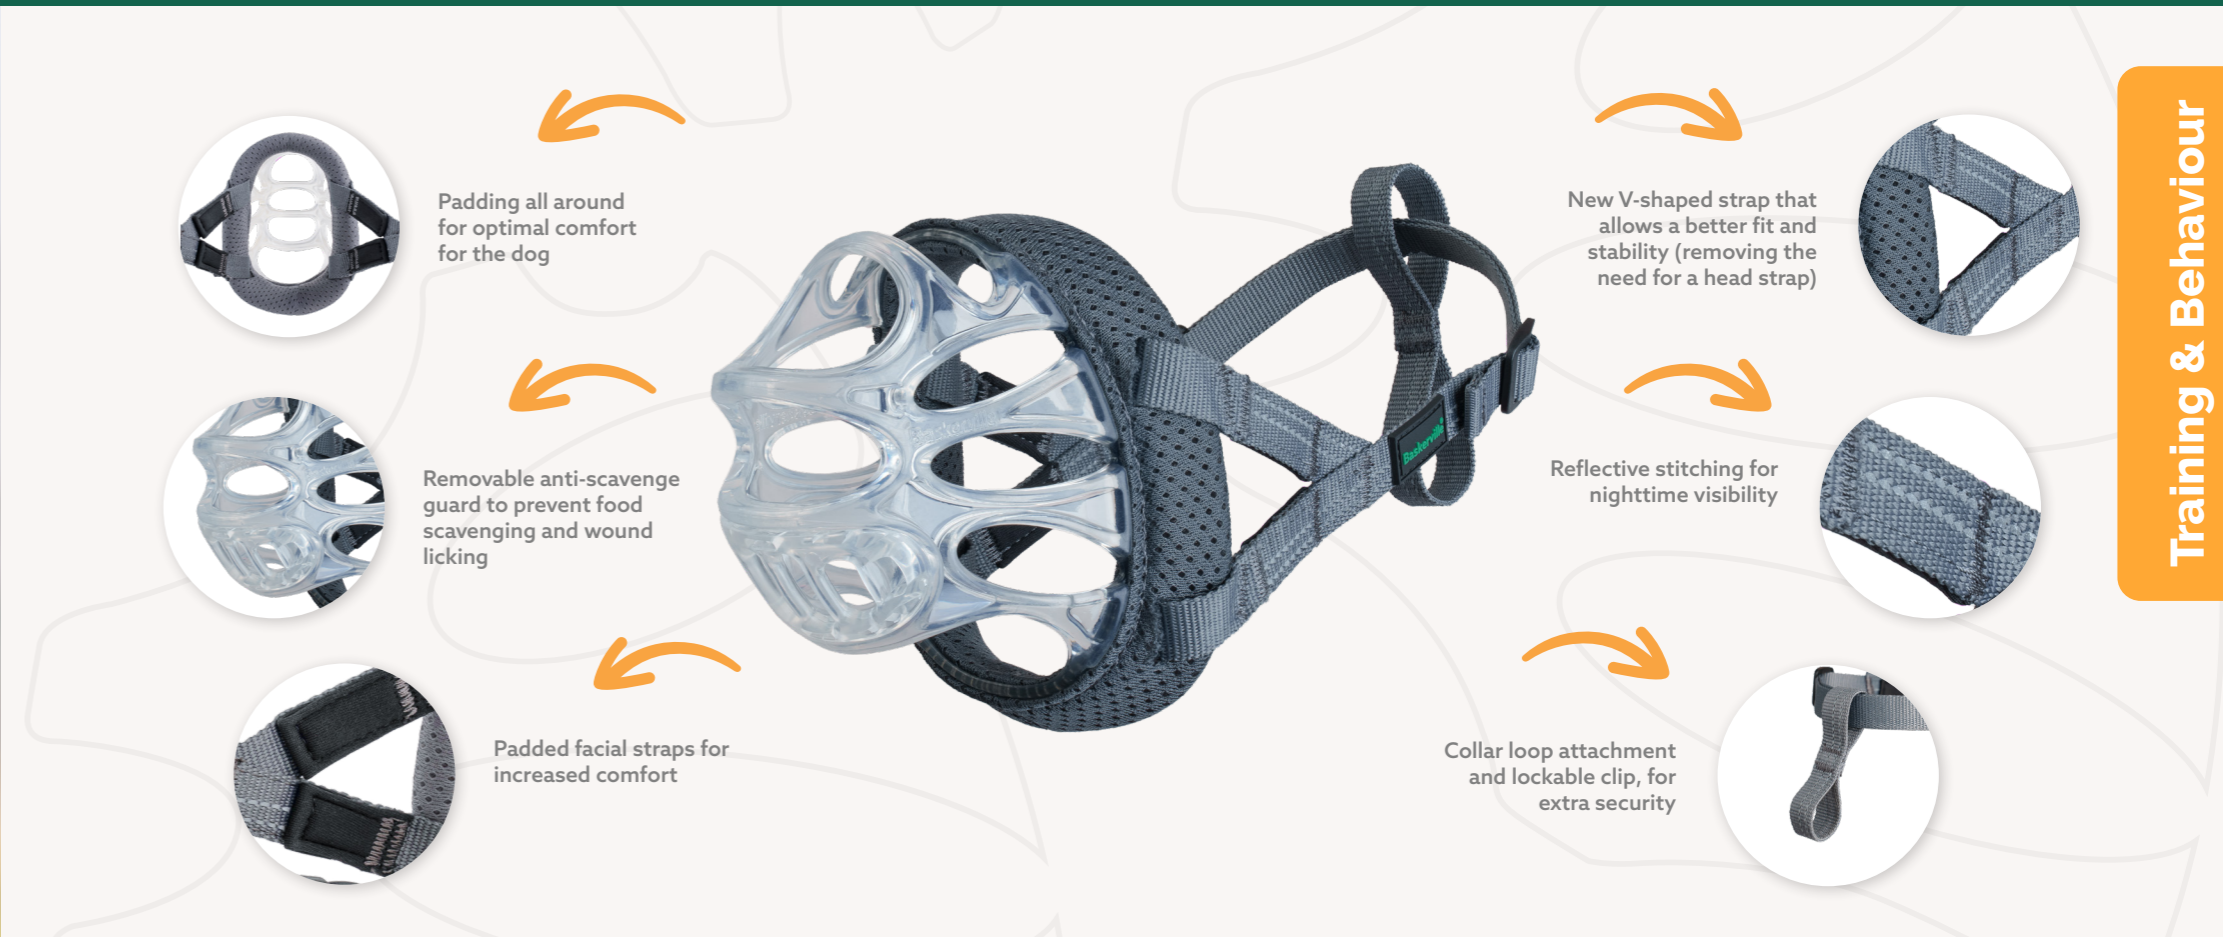

INVISA™

Designed and patented, using computer optimised topology, Baskerville INVISA is clearly the next generation of muzzle.