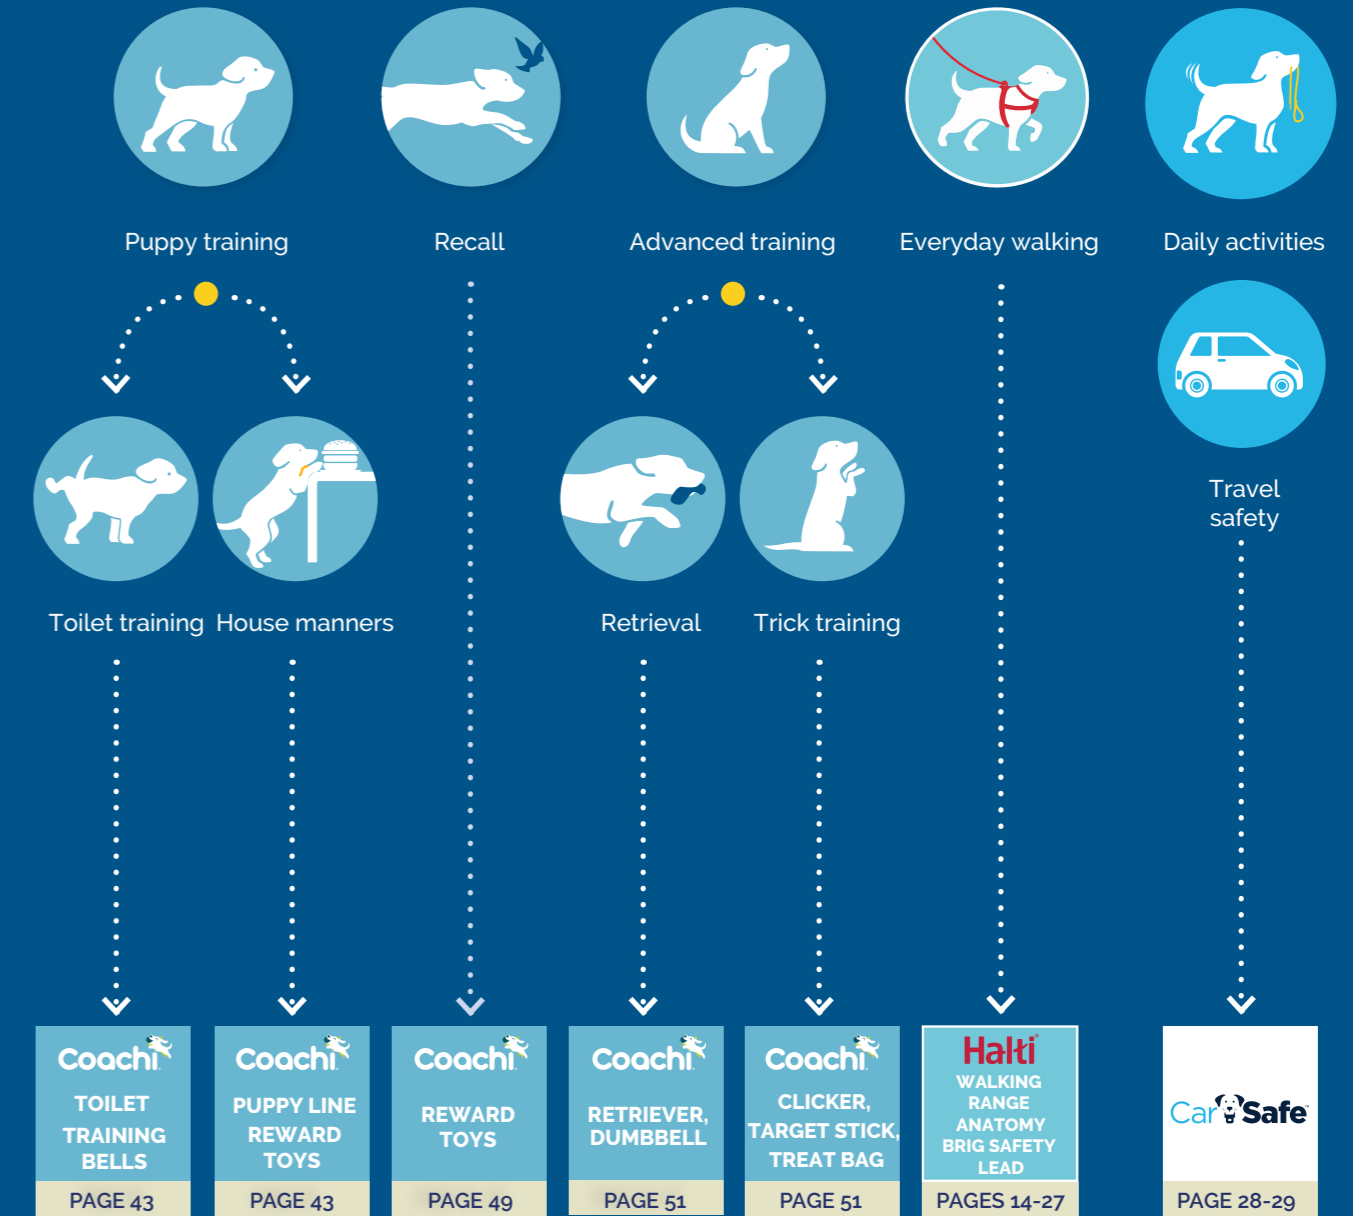

General Training