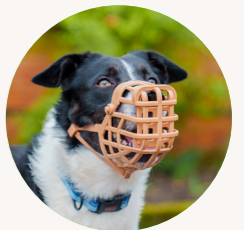

Baskerville®

EST. 1987

Designed dog-first

Our humane muzzles allow the dog to pant, drink and receive treats freely.

Designed for safety

Our unique design provides advanced bite protection and peace of mind for people around.

Designed for a custom fit

Our TPR basket is reshapable in hot water for an optimal fitting.

A muzzle for every need, all designed in TPR and reshapable in hot water

Baskerville INVISA™ Muzzle

Introducing INVISA, the next generation of basket muzzle, designed to empower owners to confidently walk their dogs in public, providing peace of mind for safety and comfort with a transparent design that reduces the stigma associated with traditional muzzles.

Sizes: 1-6

Baskerville ULTRA Muzzle

The globally best-selling Baskerville ULTRA muzzle fits most breeds. Its patented basket design ensures safety for dogs and owners, allowing comfort for panting, drinking, and treating. The removable head strap adds extra safety.

Sizes: 1-6

Baskerville CLASSIC Muzzle

The NEW Classic Muzzle, with improved TPR material for reshaping in hot water. Including a guard insert to prevent scavenging and wound licking. Designed for longer-nosed breeds like Greyhounds and Collies, it is padded for enhanced comfort.

Sizes 1-10

Baskerville WIDE FIT Muzzle

The Baskerville Wide Fit Muzzle is specifically designed for large dogs with broad or short noses to provide a secure fit. The new TPR material is strong yet lightweight and is padded to ensure comfort in all situations.

Sizes: 1-2