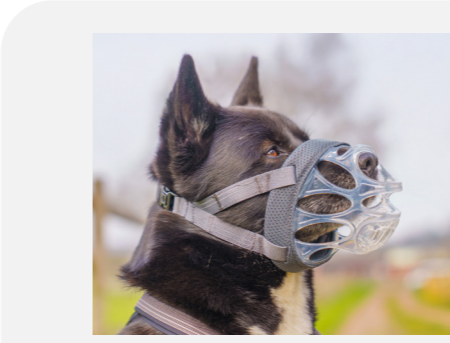

## Recognised standards

**Sustainable sourcing**  
from responsibly managed forests.  
**Boosts brand image**  
with eco-conscious clients.  
**Supports compliance**  
with sustainability standards

**Pet Sustainability Coalition:**  
is a global nonprofit organisation that helps companies in the pet industry improve their environmental and social impact by providing tools, certifications, and collaboration to drive more sustainable business practices.

# Dogs Around the World, Our Brands at Their Side

Ruby

Toto

Corey

Loki

## Baskerville<sup>®</sup> EST. 1987

Industry-leading muzzles used by vets and dog owners for 35+ years.