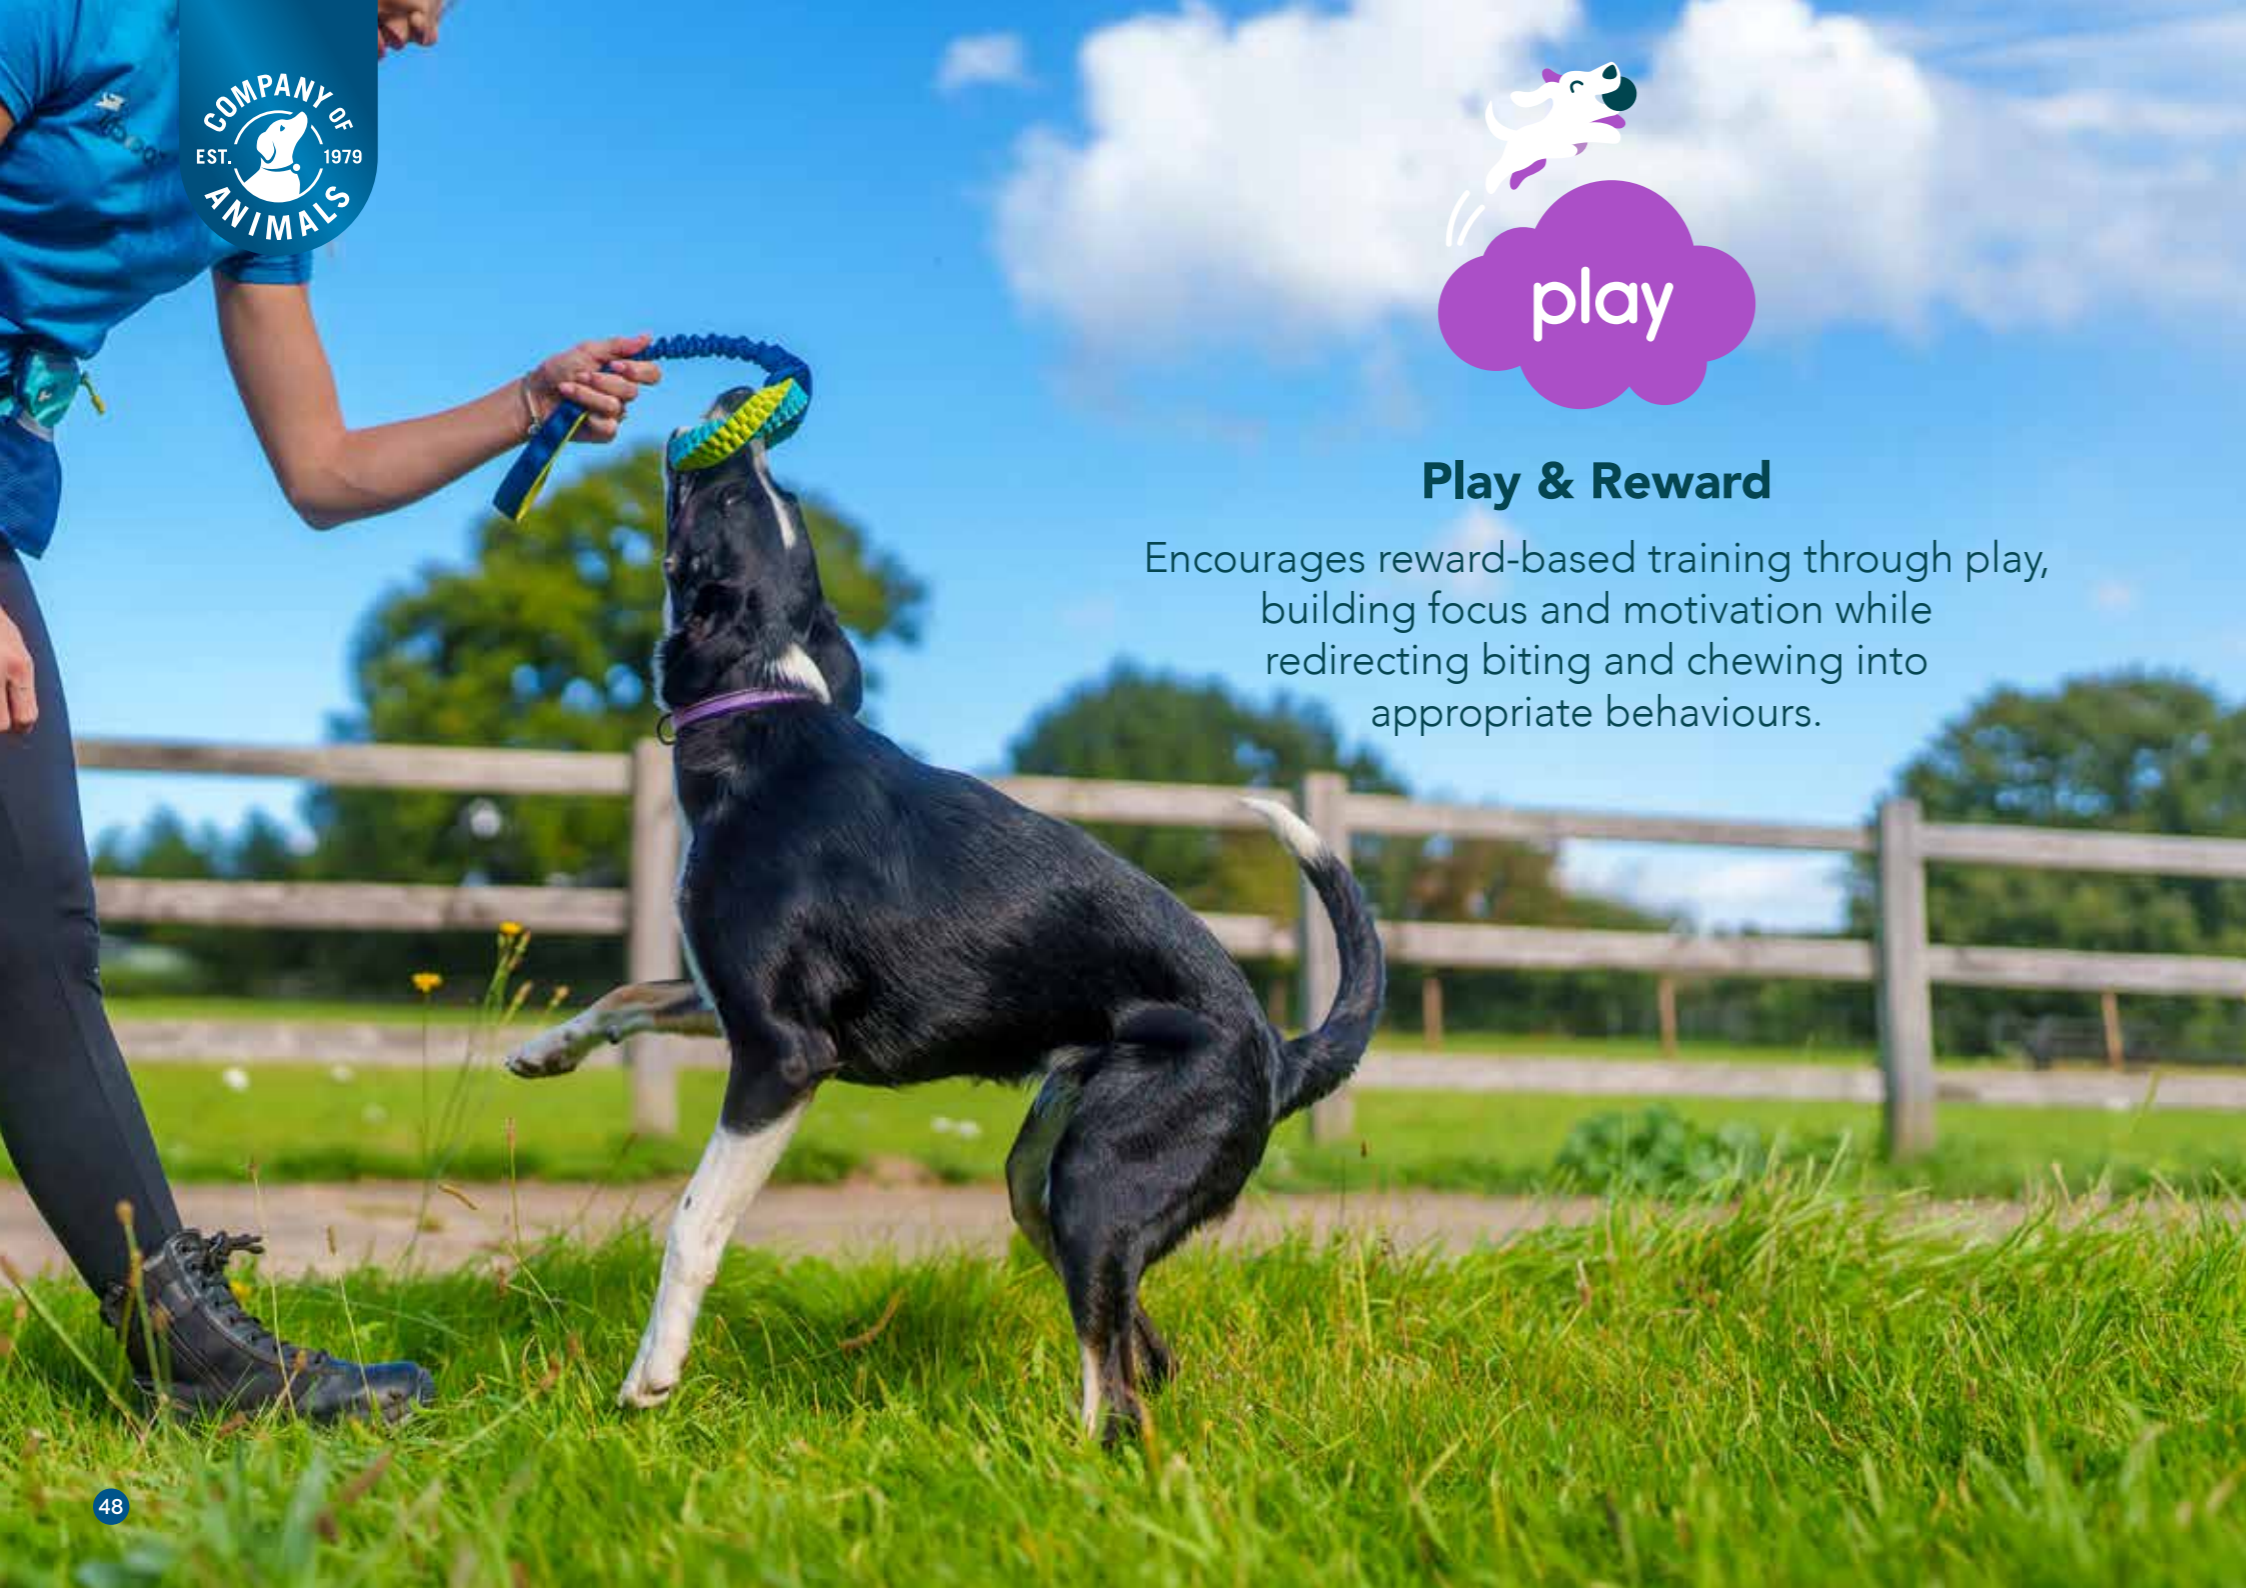

Play & Reward

Encourages reward-based training through play, building focus and motivation while redirecting biting and chewing into appropriate behaviours.

Chase & Treat

This mentally stimulating toy can be filled with treats to encourage interaction, motivating dogs to play and chase.