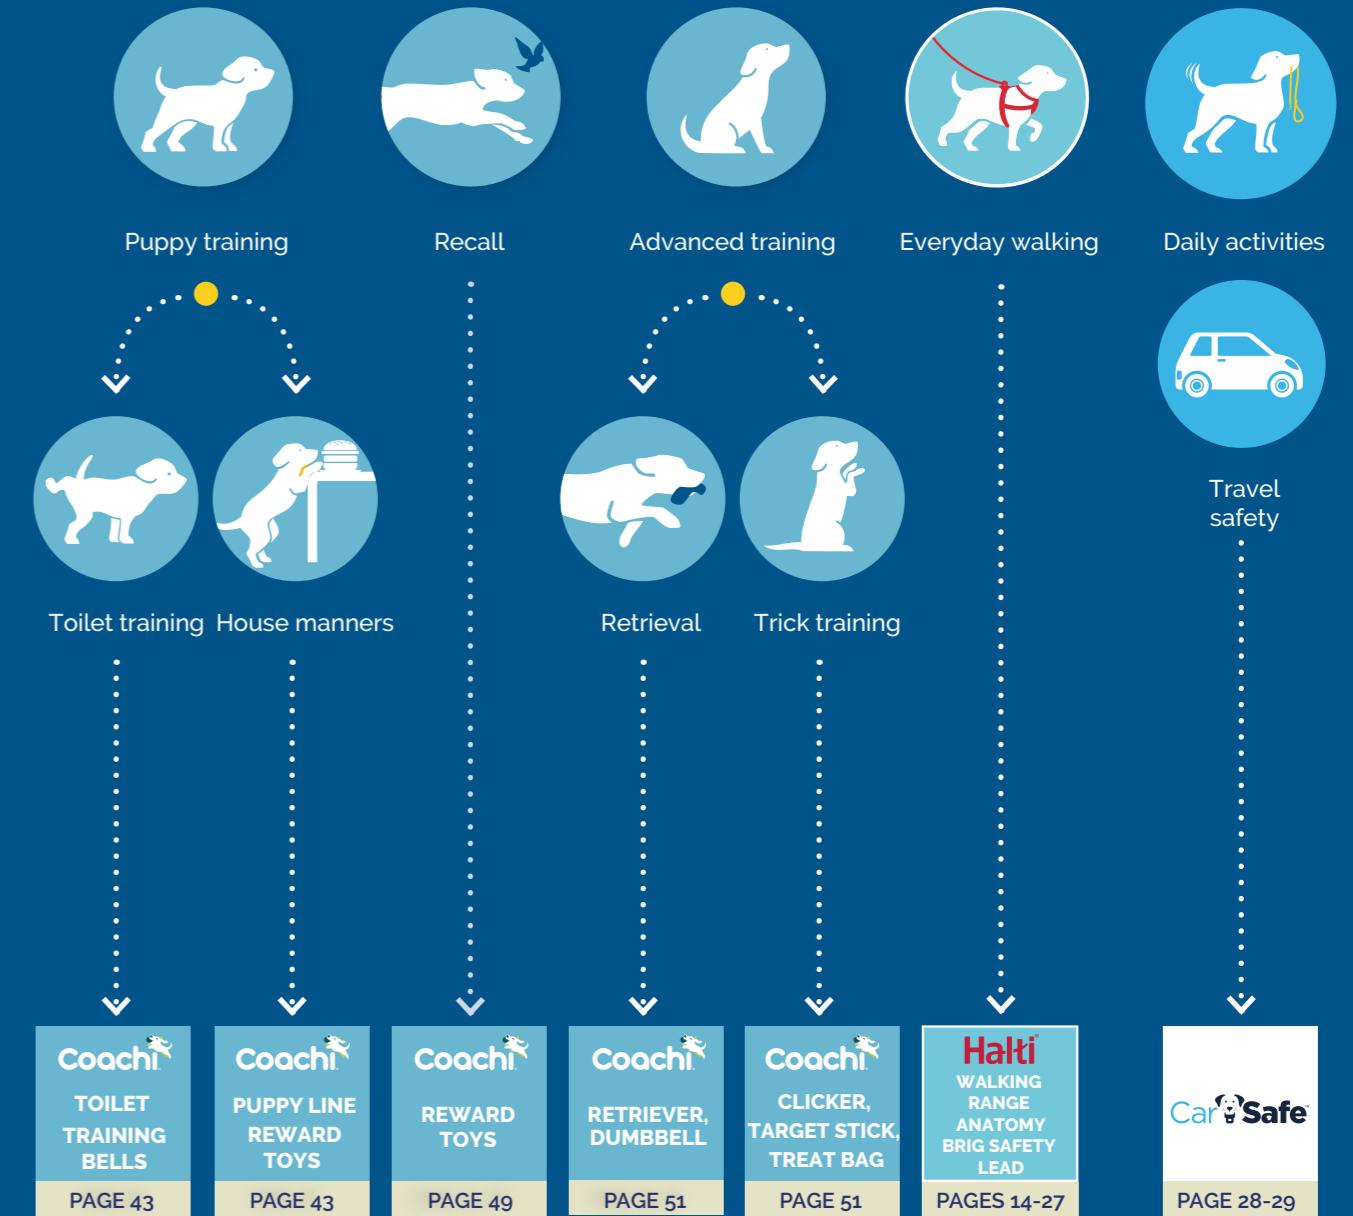

The original sound-based training solution.

Training & Lifestyle

Halti[®]

No-pull training and everyday walking solutions since 1979.

Grooming & Health

Cutting-edge grooming & health collections formulated for pets first.

Behaviour Problems

General Training

NEW

NEW

What's NEW in 2026

more on pages 16-17

Halti

Halti BRIG® Safety Lead
Next generation lead safety with the ultra-strong BRIG® clip.