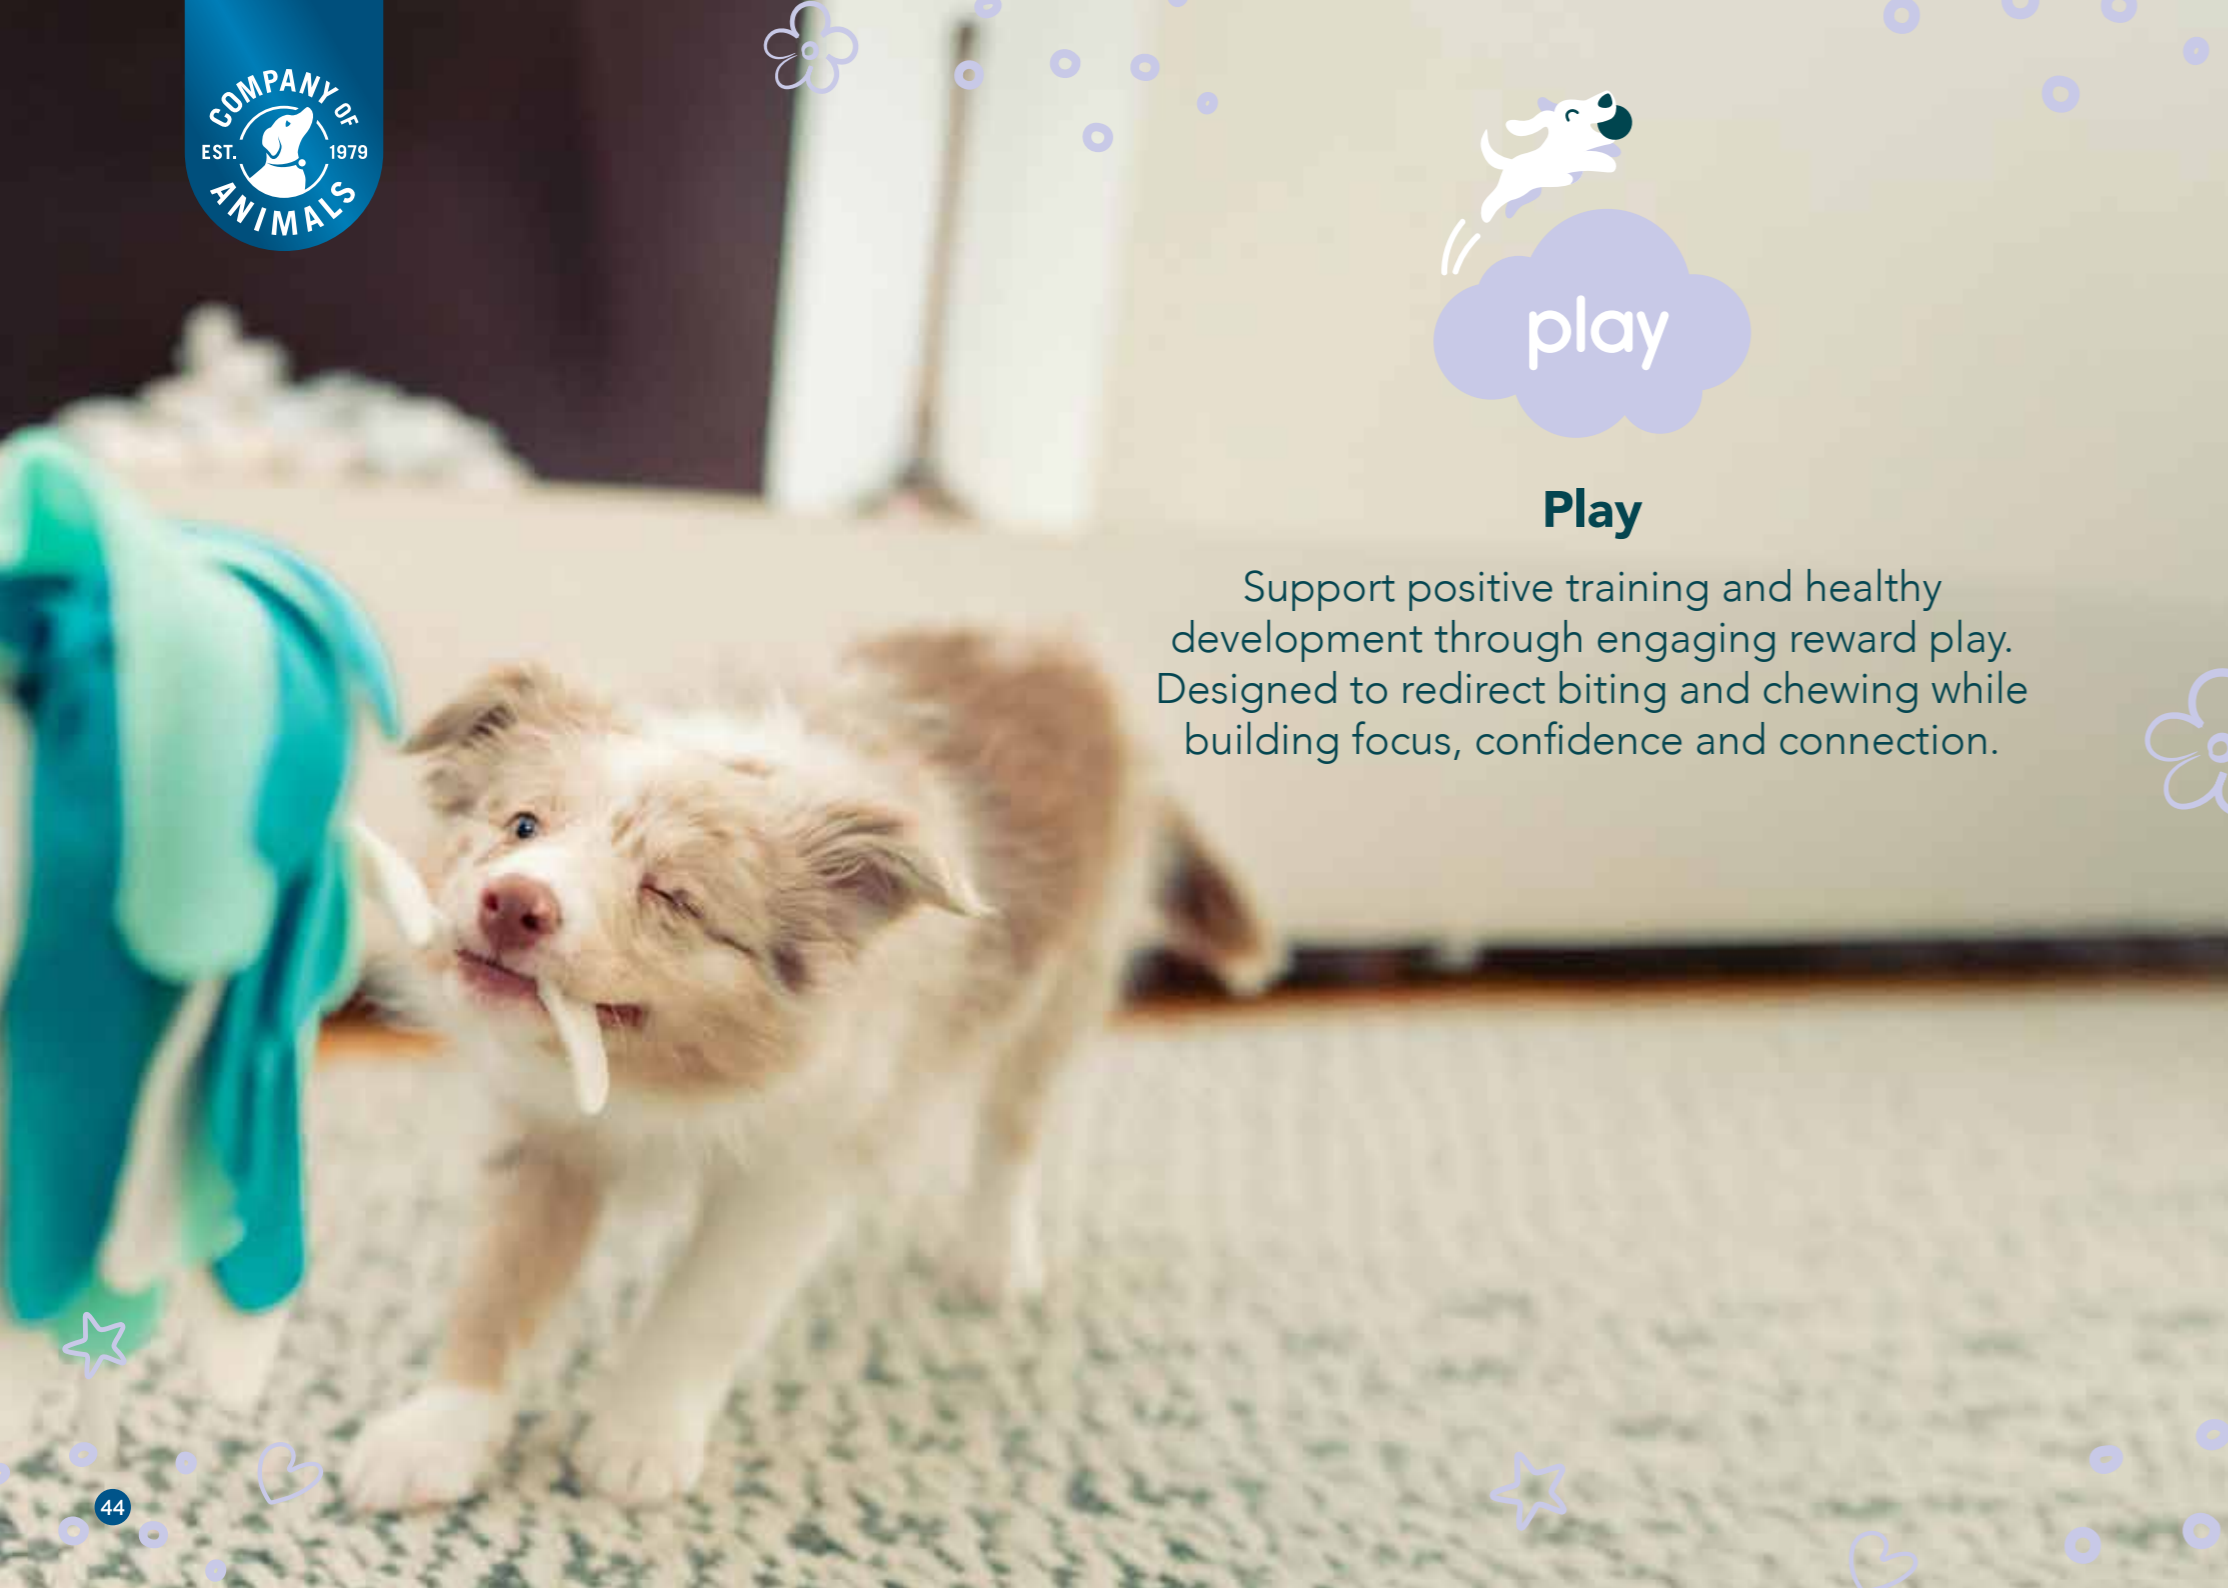

Play

Support positive training and healthy development through engaging reward play. Designed to redirect biting and chewing while building focus, confidence and connection.

Coachi Tuggi Spider

A fun tug toy that rewards recall and reduces play biting. Perfect for high-energy dogs, it encourages positive, engaging play—great for dogs who aren't food motivated.

Coachi Tuggi Tug

Made with extra-strong webbing, this soft, stretchy tug toy offers comfortable, durable play. Perfect for tough games, it helps reduce unwanted chewing while keeping training fun and rewarding.

Coachi Tuggi Ball

A durable foam ball with a bungee handle, ideal for fetch, tug, and training. Lightweight and gentle, it makes playtime fun and interactive.

Coachi Puppy & Mini Chase & Treat

A fun, interactive toy you can fill with treats or attach to a line to encourage recall and engagement. Great for puppies and dogs who need extra motivation.

Coachi Tuggi Helix

An innovative woven tug toy with a strong bungee and soft neoprene handle. Built for tough tuggers, it promotes energetic play and helps reduce mouthing and chewing.