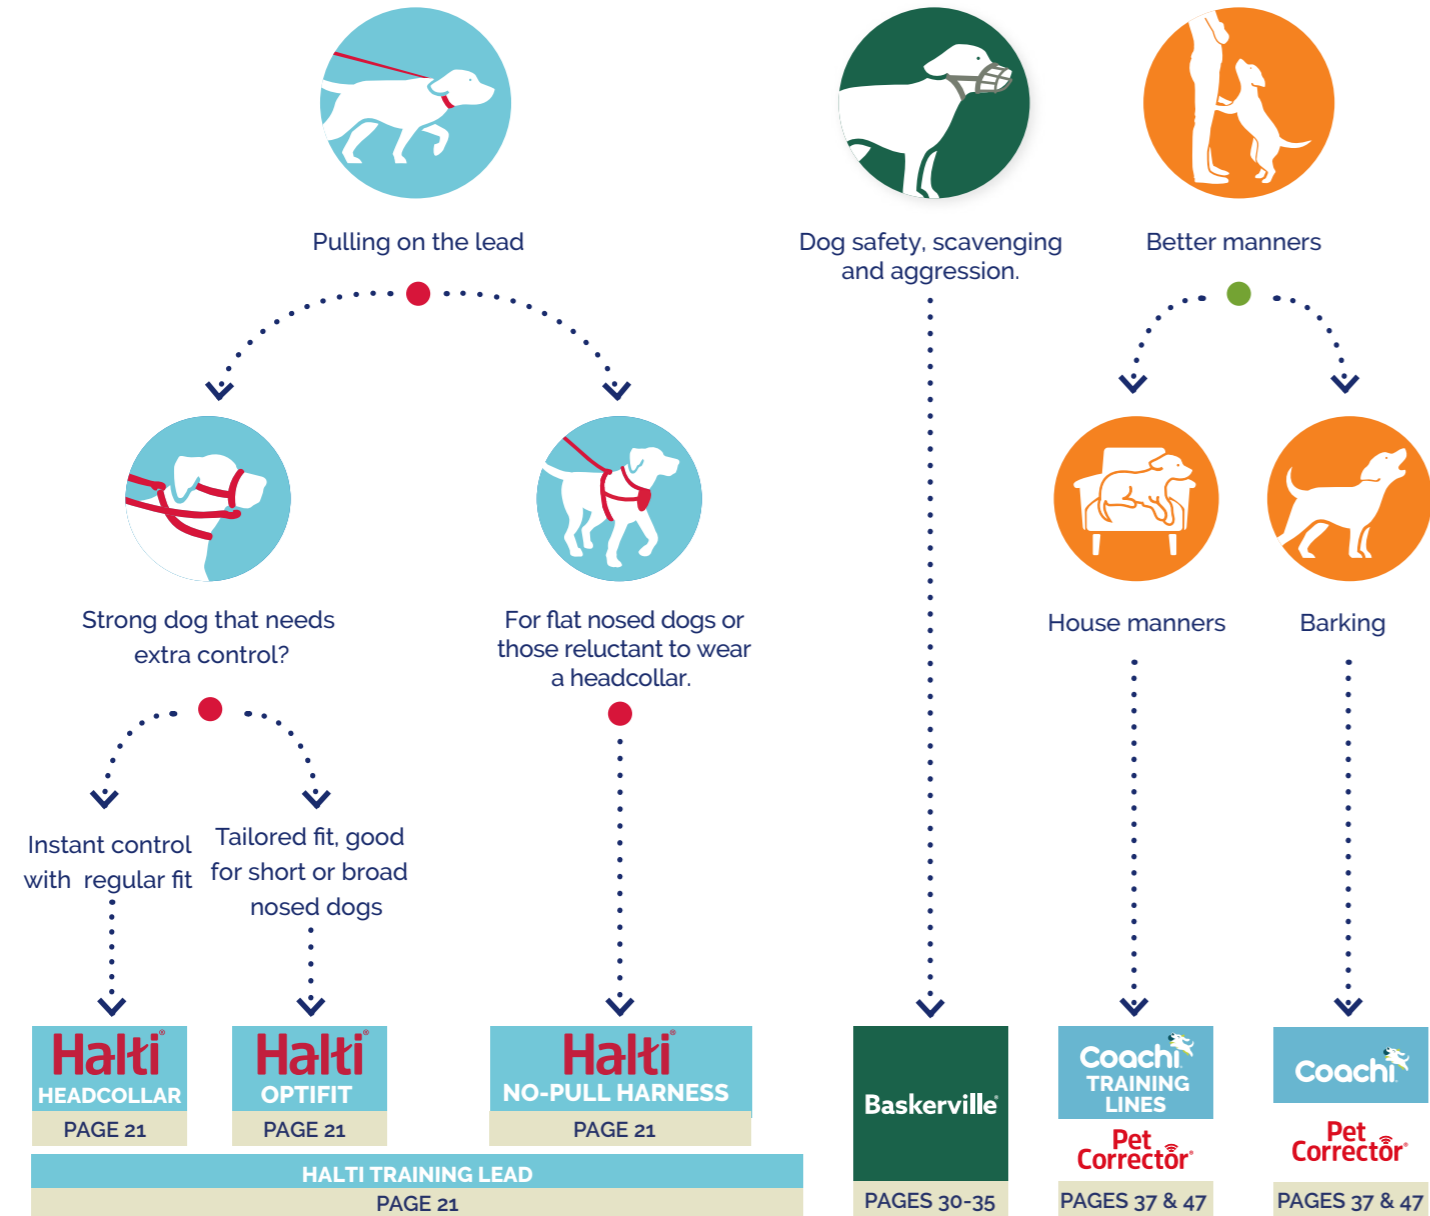

Behaviour Problems